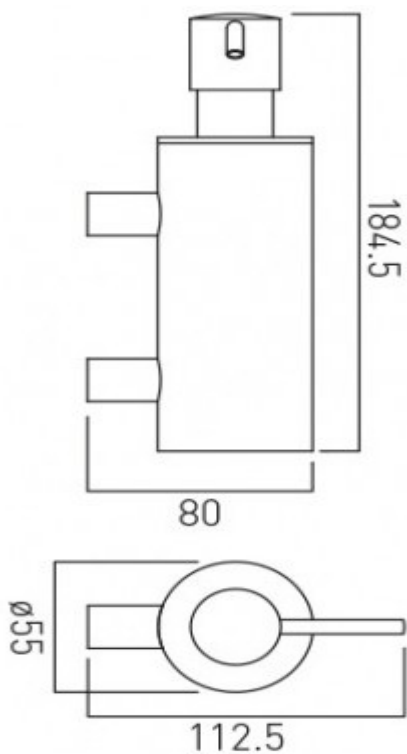

it's a personal experience  
taps | showering | accessories

technical sheet  
product code: ELE-182B-C/P

technical drawing:

description: soap dispenser  
wall mounted

finishes: chrome

guarantee: 12 year guarantee