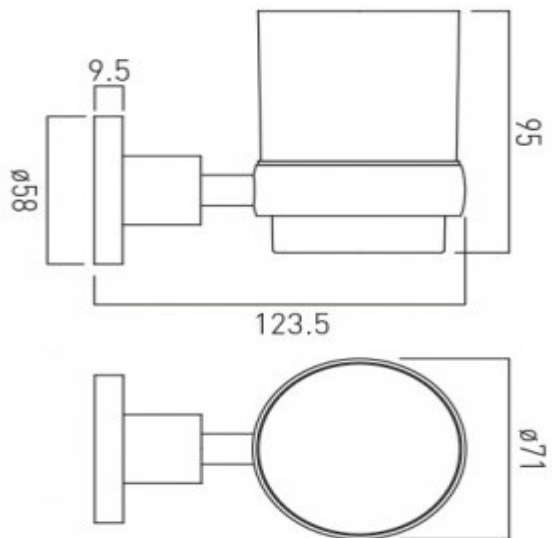

it's a personal experience
taps | showering | accessories

technical sheet
product code: ELE-183-C/P

There is currently no main image for this product.

technical drawing:

description: frosted glass tumbler and holder
wall mounted