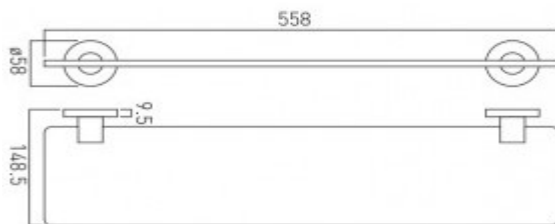

it's a personal experience
taps | showering | accessories

technical sheet
product code: ELE-185-C/P

technical drawing:

description: frosted glass shelf
wall mounted
chrome brackets 558mm (22")

finishes: chrome