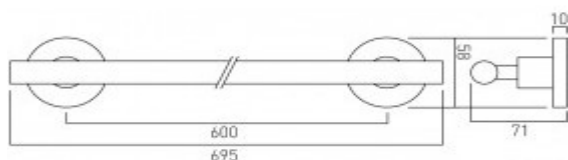

it's a personal experience
taps | showering | accessories

technical sheet
product code: ELE-184-C/P

technical drawing:

description: towel rail
wall mounted
695mm (27")

finishes: chrome

guarantee: 12 year guarantee