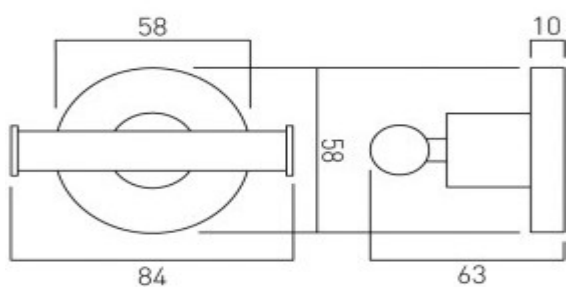

it's a personal experience
taps | showering | accessories

technical sheet
product code: ELE-186-C/P

technical drawing:

description: robe hook
wall mounted

finishes: chrome

guarantee: 12 year guarantee