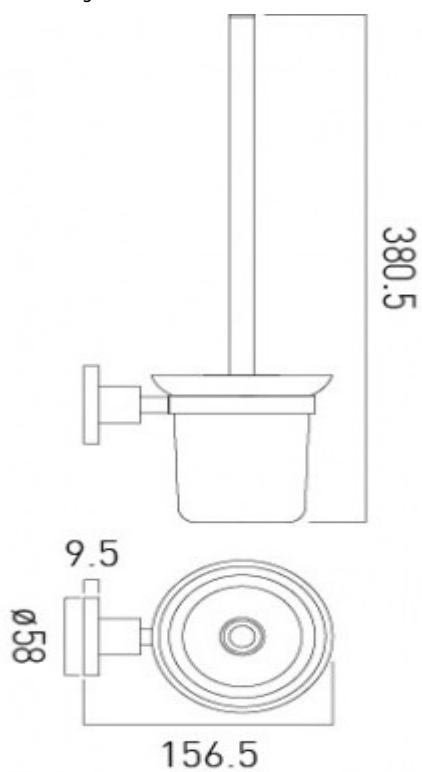

it's a personal experience
taps | showering | accessories

technical sheet
product code: ELE-188-C/P

technical drawing:

description: toilet brush and frosted glass holder
wall mounted

finishes: chrome

guarantee: 12 year guarantee