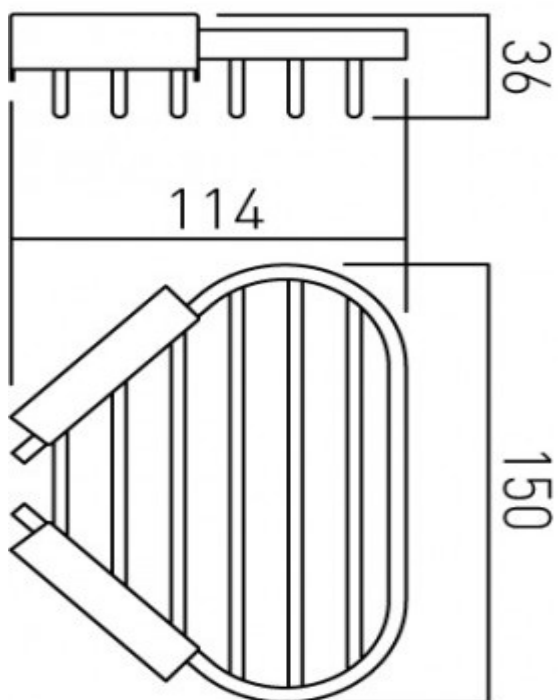

it's a personal experience  
taps | showering | accessories

technical sheet  
product code: BAS-2015S-C/P

technical drawing:

**description:** small triangular corner basket  
wall mounted

**finishes:** chrome