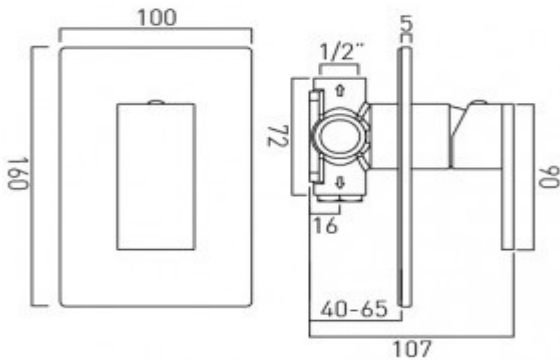

it's a personal experience
taps | showering | accessories

technical sheet
product code: NOT-145A-C/P

technical drawing:

description: concealed shower valve
single lever
wall mounted
ceramic cartridge CAR-K35A
2 x 1/2" inlets
2 x 1/2" outlets (one is blanked off)
min-max wall mount 40-65mm

finishes: chrome

guarantee: 12 year guarantee

minimum operating pressure: 0.2 bar LP shower 1.5 bar MP bath

certificates and awards:

cert no. 1605035