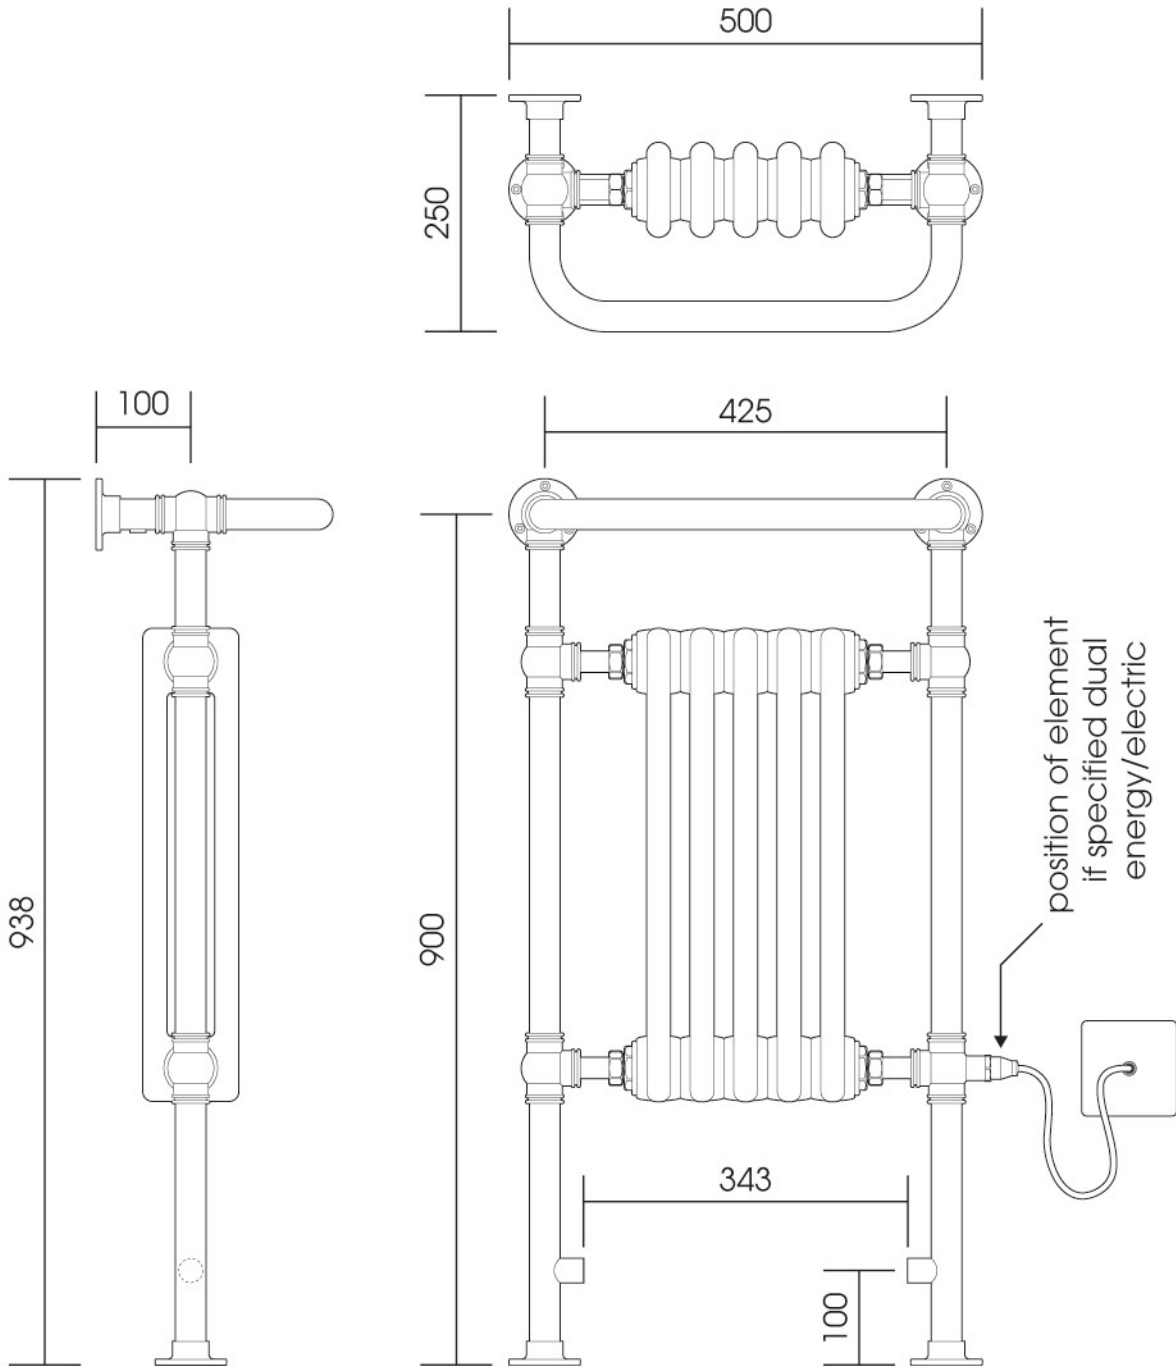

OG006C

Height: 938

Tube \varnothing : 31.8

Width: 500

Output @ 50°C Δ T: 392 W

Depth: 250

Elec. element if specified: 200 W

All dimensions in millimetres

Manufactured from ISO/CEN CuZn30As (BS CZ126) brass tube

Vogue UK Ltd. reserve the right to alter specifications without prior notice.
All measurements are nominal dimensions only, and are not binding

SCALE 1:8