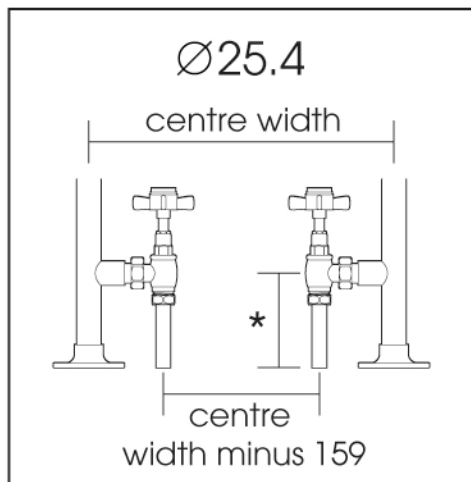

VL008-Crosshead valve

ALL DIMENSIONS IN MILLIMETRES

Manufactured from ISO/CEN CuZn30As (BS CZ126)

*see individual drawings

Vogue UK Ltd. reserve the right to alter specifications without prior notice.

ALL MEASUREMENTS ARE NOMINAL DIMENSIONS ONLY, AND ARE NOT BINDING