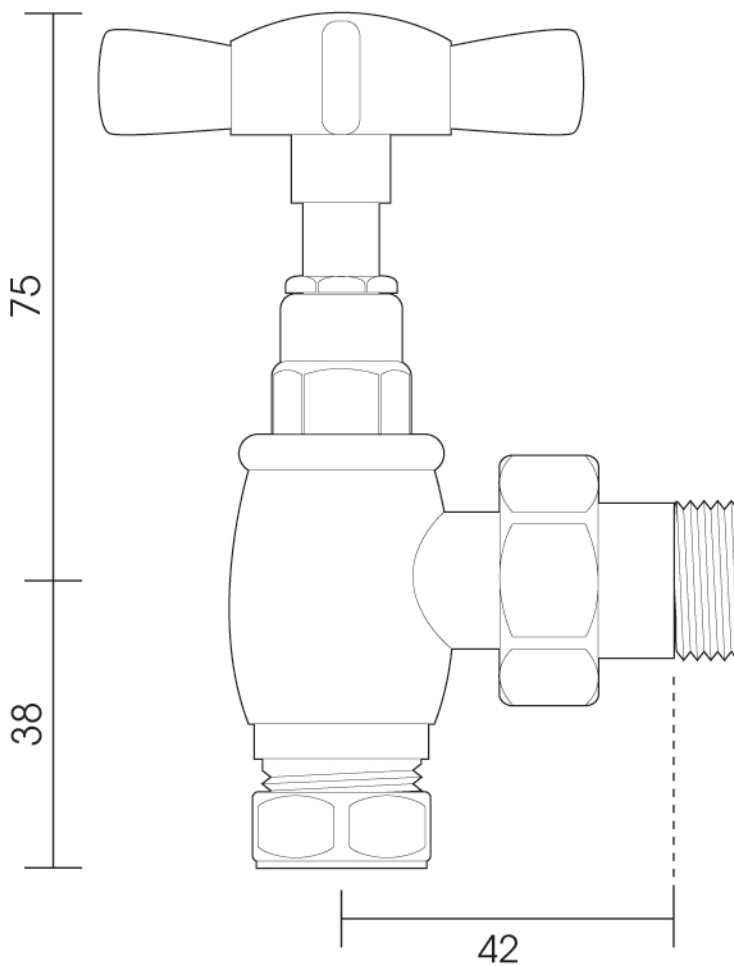

VL008-Crosshead valve

ALL DIMENSIONS IN MILLIMETRES

Manufactured from ISO/CEN CuZn30As (BS CZ126)

*see individual drawings

Vogue UK Ltd. reserve the right to alter specifications without prior notice.

ALL MEASUREMENTS ARE NOMINAL DIMENSIONS ONLY, AND ARE NOT BINDING

SCALE 1:1

VOGUE UK

Units 8-10 Strawberry Lane Industrial Estate
Willenhall, West Midlands WV13 3RS
Tel: 01902 387000 Fax: 01902 387001
e-mail:sales@vogueuk.co.uk www.vogueuk.co.uk