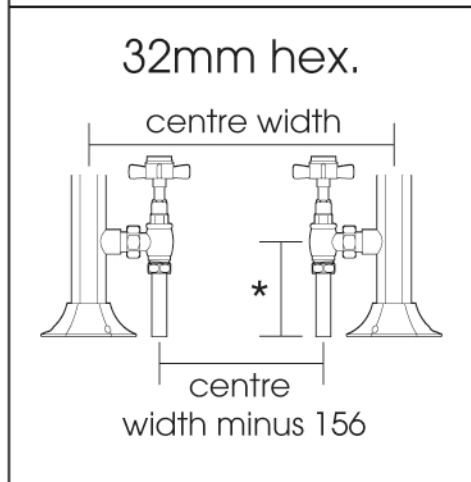

VL008-Crosshead valve

ALL DIMENSIONS IN MILLIMETRES

Manufactured from ISO/CEN CuZn30As (BS CZ126)

*see individual drawings

Vogue UK Ltd. reserve the right to alter specifications without prior notice.

ALL MEASUREMENTS ARE NOMINAL DIMENSIONS ONLY, AND ARE NOT BINDING