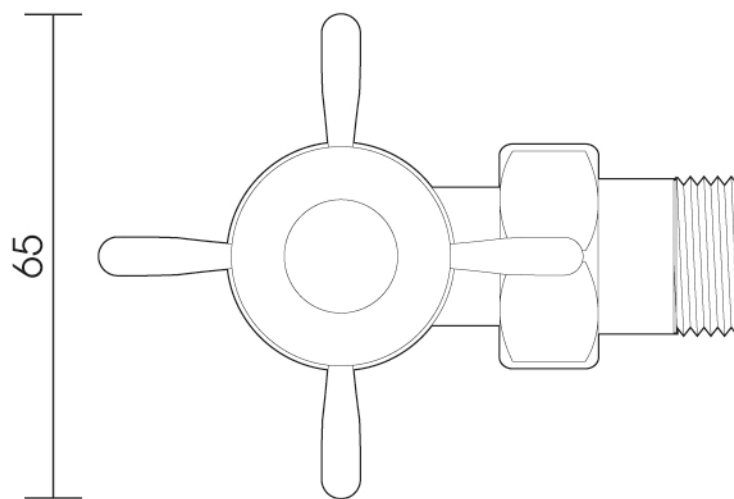

VL008-Crosshead valve

ALL DIMENSIONS IN MILLIMETRES

Manufactured from ISO/CEN CuZn30As (BS CZ126)

*see individual drawings

Vogue UK Ltd. reserve the right to alter specifications without prior notice.

ALL MEASUREMENTS ARE NOMINAL DIMENSIONS ONLY, AND ARE NOT BINDING