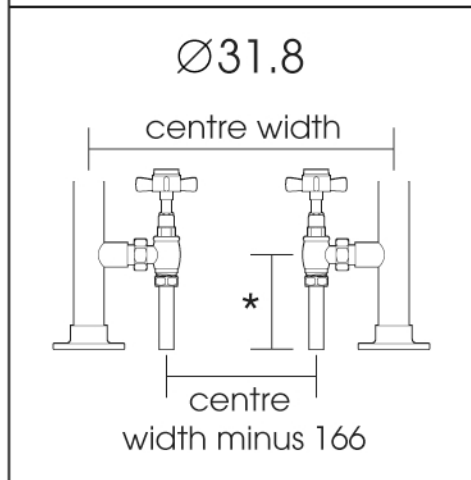

VL008-Crosshead valve

ALL DIMENSIONS IN MILLIMETRES

Manufactured from ISO/CEN CuZn30As (BS CZ126)

*see individual drawings

Vogue UK Ltd. reserve the right to alter specifications without prior notice.

ALL MEASUREMENTS ARE NOMINAL DIMENSIONS ONLY, AND ARE NOT BINDING