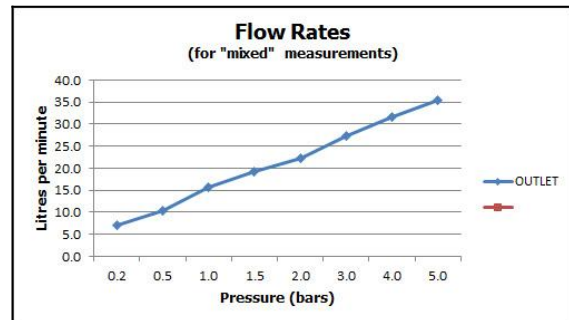

it's a personal experience
taps | showering | accessories

technical sheet
product code: AQB-RO/20-C/P

technical drawing:

description: aquablade single function slimline easy clean round shower head
1/2" female inlet

finishes: chrome

recommended flow regulator product code: FR-SHOWER/9-C/P

guarantee: 12 year guarantee

minimum operating pressure: 0.2 bar LP

flow rate at 3.0 bar flow pressure: 27 l/min

'mixed measurements' refers to equal hot and cold water supply flow rate for unregulated flow unless flow regulator fitted as standard