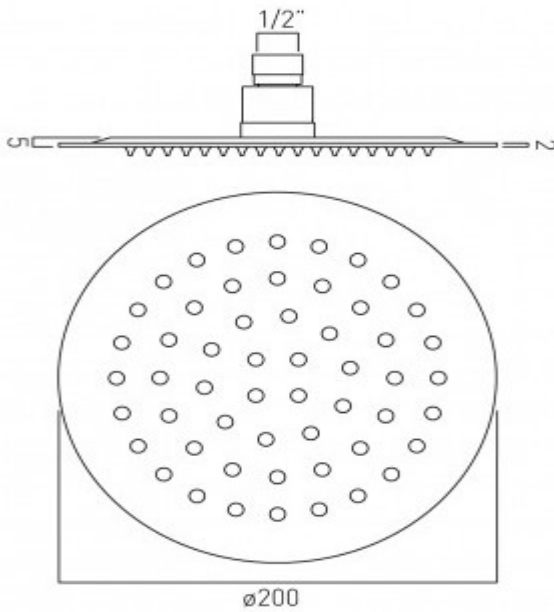

it's a personal experience
taps | showering | accessories

technical sheet
product code: AQB-RO/20-C/P

technical drawing:

description: aquablade single function slimline easy clean round shower head
1/2" female inlet

finishes: chrome

recommended flow regulator product code: FR-SHOWER/9-C/P

guarantee: 12 year guarantee

minimum operating pressure: 0.2 bar LP

flow rate at 3.0 bar flow pressure: 27 l/min

'mixed measurements' refers to equal hot and cold water supply flow rate for unregulated flow unless flow regulator fitted as standard