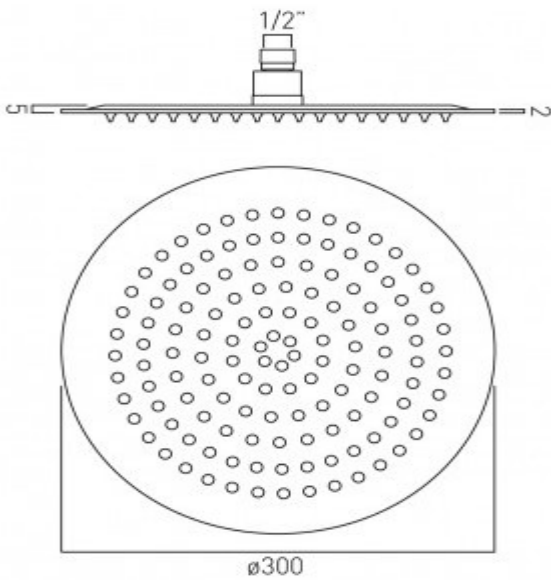

it's a personal experience  
taps | showering | accessories

technical sheet  
product code: AQB-RO/30-C/P

technical drawing:

description: aquablade single function easy clean slimline round shower head 300mm (12")

finishes: chrome

**Eco** recommended flow regulator product code: FR-SHOWER/9-C/P

guarantee: 12 year guarantee

minimum operating pressure: 0.2 bar LP

flow rate at 3.0 bar flow pressure: 28 l/min

'mixed measurements' refers to equal hot and cold water supply flow rate for unregulated flow unless flow regulator fitted as standard