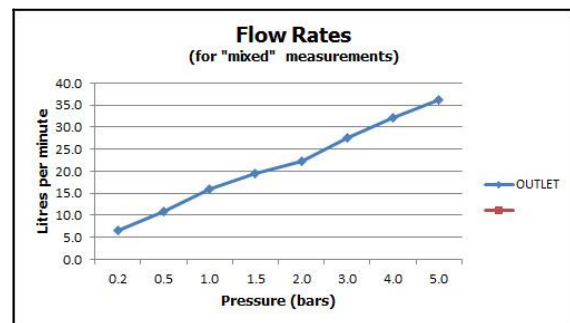

it's a personal experience  
taps | showering | accessories

technical sheet  
product code: AQB-RO/30-C/P

technical drawing:

description: aquablade single function easy clean slimline round shower head 300mm (12")

finishes: chrome

**Eco** recommended flow regulator product code: FR-SHOWER/9-C/P

guarantee: 12 year guarantee

minimum operating pressure: 0.2 bar LP

flow rate at 3.0 bar flow pressure: 28 l/min

'mixed measurements' refers to equal hot and cold water supply flow rate for unregulated flow unless flow regulator fitted as standard