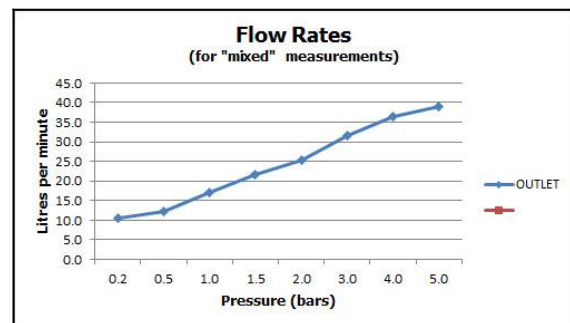

it's a personal experience  
taps | showering | accessories

technical sheet  
product code: AQB-RO/40-C/P

technical drawing:

description: aquablade single function easy clean slimline round shower head, 400mm (16")

finishes: chrome

**Eco** recommended flow regulator product code: FR-SHOWER/9-C/P

guarantee: 12 year guarantee

minimum operating pressure: 1.0 bar MP

flow rate at 3.0 bar flow pressure: 32 l/min

'mixed measurements' refers to equal hot and cold water supply flow rate for unregulated flow unless flow regulator fitted as standard