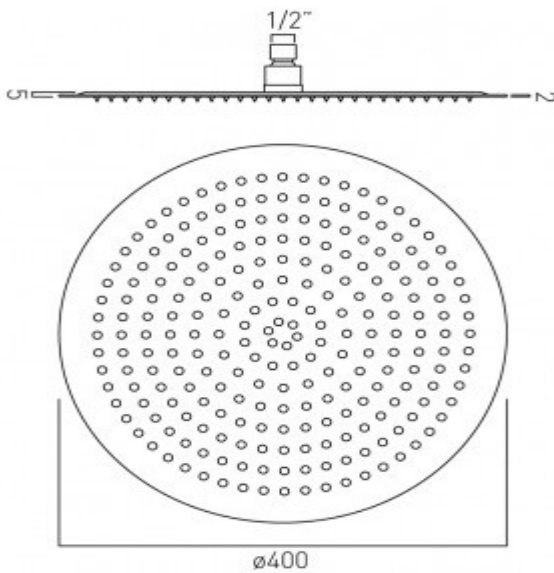

it's a personal experience  
taps | showering | accessories

technical sheet  
product code: AQB-RO/40-C/P

technical drawing:

description: aquablade single function easy clean slimline round shower head, 400mm (16")

finishes: chrome

**Eco** recommended flow regulator product code: FR-SHOWER/9-C/P

guarantee: 12 year guarantee

minimum operating pressure: 1.0 bar MP

flow rate at 3.0 bar flow pressure: 32 l/min

'mixed measurements' refers to equal hot and cold water supply flow rate for unregulated flow unless flow regulator fitted as standard