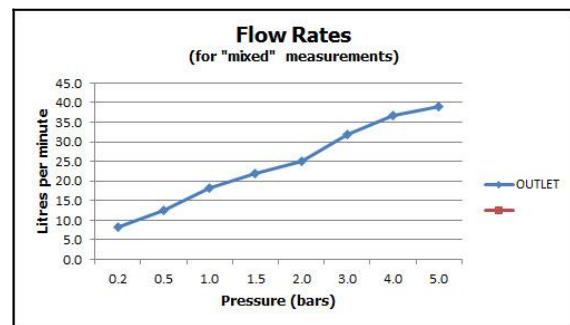

it's a personal experience
taps | showering | accessories

technical sheet
product code: AQB-RO/50-C/P

technical drawing:

description: aquablade single function easy clean slimline round shower head, 500mm (20")

finishes: chrome

Eco recommended flow regulator product code: FR-SHOWER/9-C/P

guarantee: 12 year guarantee

minimum operating pressure: 1.0 bar MP

flow rate at 3.0 bar flow pressure: 32 l/min

'mixed measurements' refers to equal hot and cold water supply flow rate for unregulated flow unless flow regulator fitted as standard