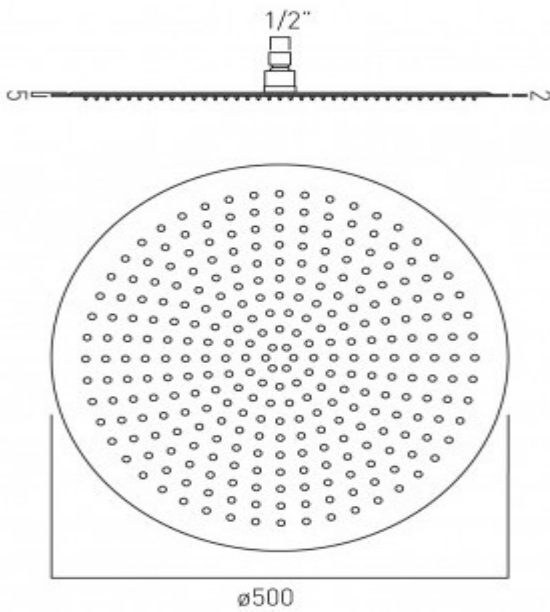

it's a personal experience
taps | showering | accessories

technical sheet
product code: AQB-RO/50-C/P

technical drawing:

description: aquablade single function easy clean slimline round shower head, 500mm (20")

finishes: chrome

Eco recommended flow regulator product code: FR-SHOWER/9-C/P

guarantee: 12 year guarantee

minimum operating pressure: 1.0 bar MP

flow rate at 3.0 bar flow pressure: 32 l/min

'mixed measurements' refers to equal hot and cold water supply flow rate for unregulated flow unless flow regulator fitted as standard