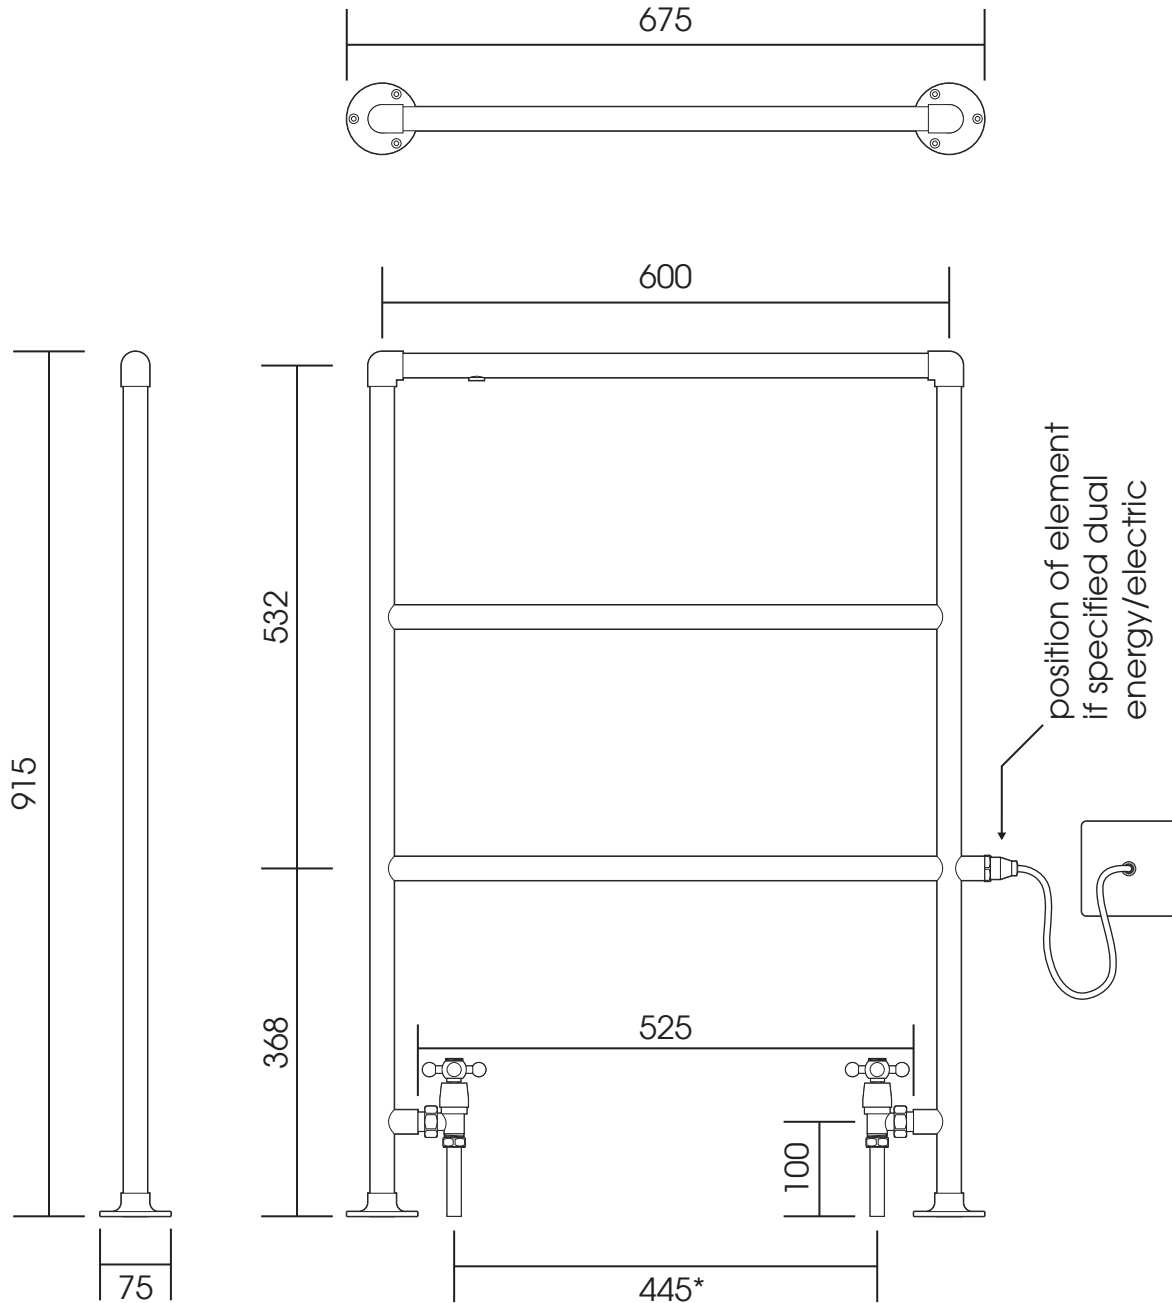

CL016A

Height: 915

Width: 675

Depth: 75

Tube \varnothing : 25.4

Output @ 50°C Δ T: 156 W

Electric element: 75 W

All dimensions in millimetres

Manufactured from ISO/CEN CuZn30As (BS CZ126) brass tube

*Approximate dimension-see relevant valve drawings for details.

Vogue UK Ltd. reserve the right to alter specifications without prior notice.
All measurements given are nominal dimensions only.