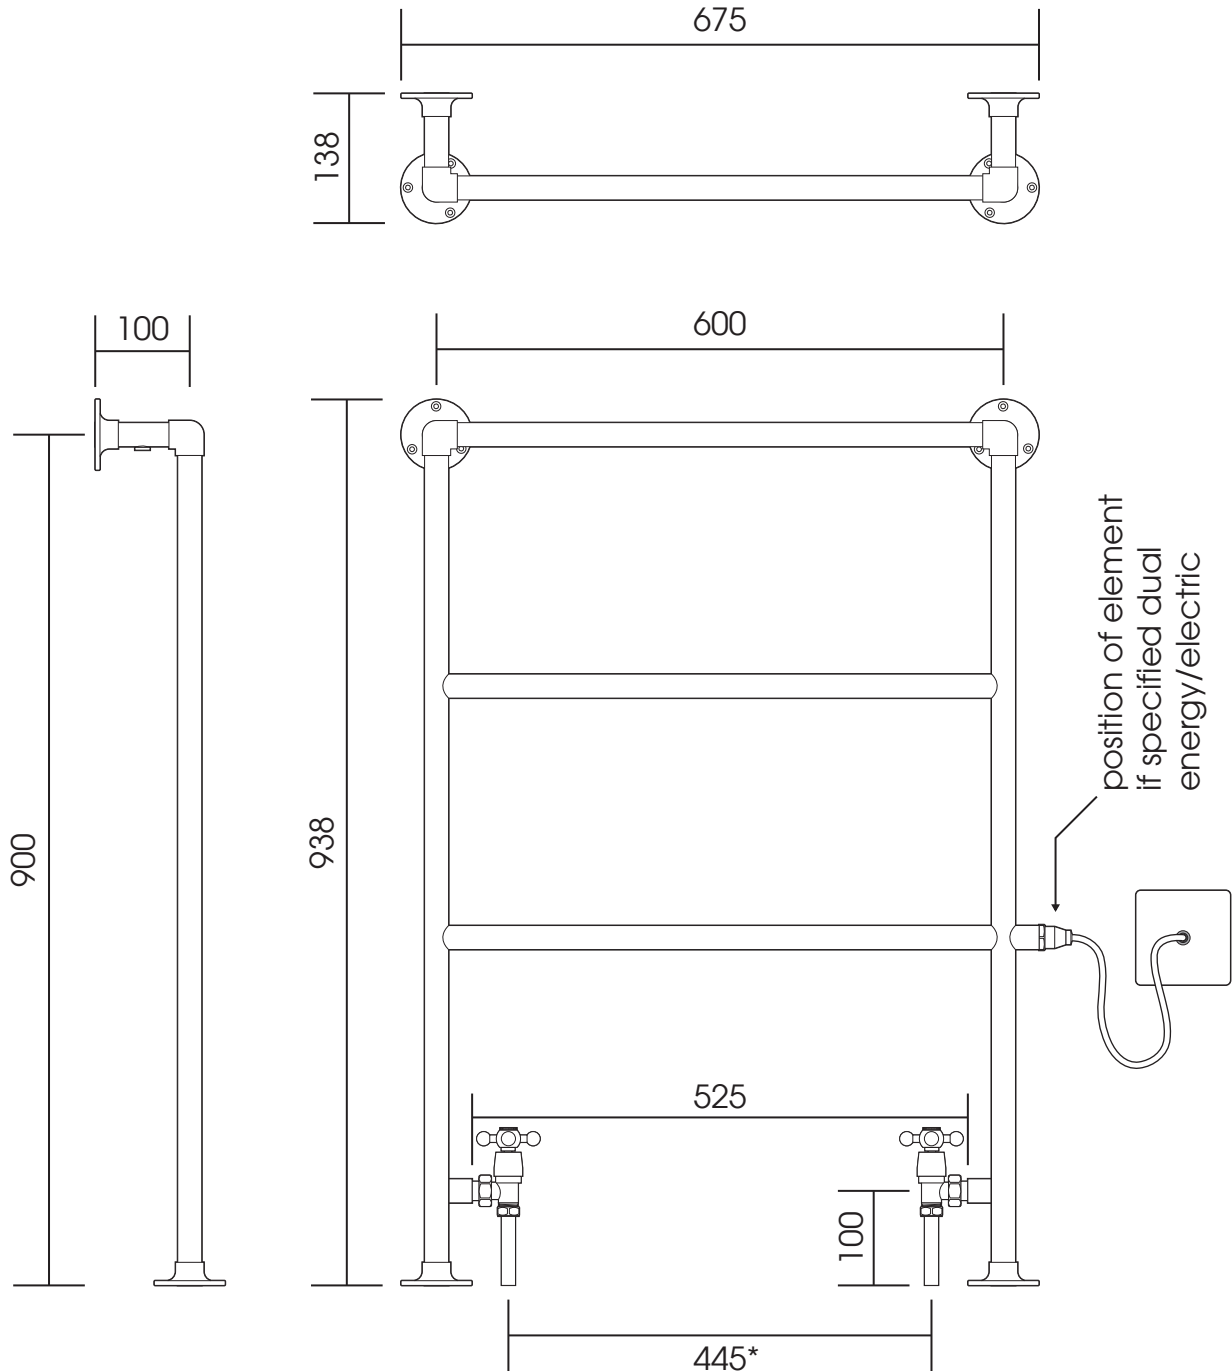

# CL013A

Height: 938

Width: 675

Depth: 138

Tube  $\varnothing$  : 25.4

Output @ 50°C $\Delta$ T: 156 W

Electric element: 75 W

All dimensions in millimetres

Manufactured from ISO/CEN CuZn30As (BS CZ126) brass tube

\*Approximate dimension-see relevant valve drawings for details.

Vogue UK Ltd. reserve the right to alter specifications without prior notice.  
All measurements given are nominal dimensions only.