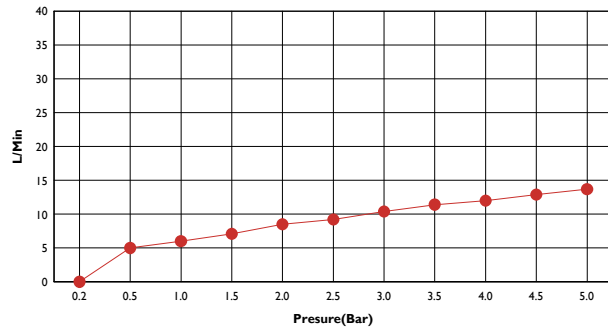

TECHNICAL DATA SHEET

BRAND :BAGNODESIGN

URBAN MONO BASIN MIXER W/PTW NB

PRODUCT DATA

Range: URBAN
 Product Code : BDM-URB-111515-A-NB
 Finish/Colour : BRUSHED NICKEL
 Product Type : MONO BASIN MIXER
 Material : BRASS
 Connection Size: 3/8"

TECHNICAL INFORMATION

MONO BASIN MIXER
 DECK MOUNTED
 SINGLE LEVER
 WITH POP UP WASTE
 WITH WATER FLOW AERATOR

2X 3/8"NUT X 350MM FLEXI PIPE
 DRILL HOLE DIA 30-32 MM

SCOPE OF DELIVERY

BASIN MIXER
 WASTE ASSEMBLY
 2 X FLEXIBLE PIPES
 FIXING KIT
 ALLEN KEY