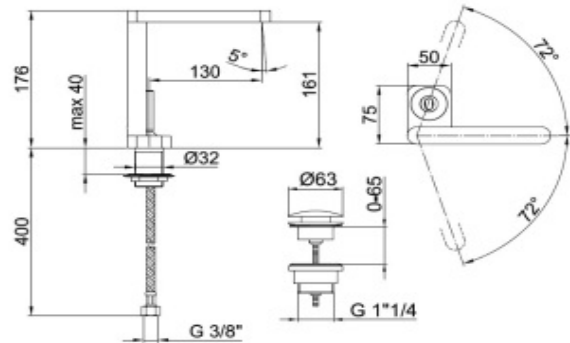

TECHNICAL DATA SHEET

BRAND :BAGNODESIGN

URBAN MONO BASIN MIXER W/PTW NB

PRODUCT DATA

Range: URBAN
 Product Code : BDM-URB-111515-A-NB
 Finish/Colour : BRUSHED NICKEL
 Product Type : MONO BASIN MIXER
 Material : BRASS
 Connection Size: 3/8"

TECHNICAL INFORMATION

MONO BASIN MIXER
 DECK MOUNTED
 SINGLE LEVER
 WITH POP UP WASTE
 WITH WATER FLOW AERATOR

2X 3/8"NUT X 350MM FLEXI PIPE
 DRILL HOLE DIA 30-32 MM

SCOPE OF DELIVERY

BASIN MIXER
 WASTE ASSEMBLY
 2 X FLEXIBLE PIPES
 FIXING KIT
 ALLEN KEY