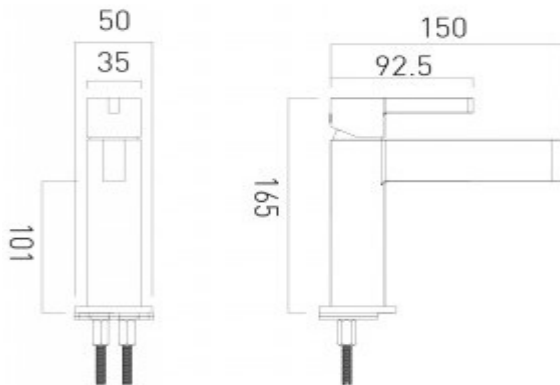

it's a personal experience  
taps | showering | accessories

technical sheet  
product code: EDI-100/SB-C/P

technical drawing:

**description:** mono basin mixer  
single lever  
deck mounted  
smooth bodied without universal basin waste

**finishes:** chrome

**Eco** <sup>H<sub>2</sub>O</sup> recommended flow regulator product code: flow regulator fitted as standard

**guarantee:** 12 year guarantee

**minimum operating pressure:** 1.0 bar MP

**flow rate at 3.0 bar flow pressure:** 5 l/min

**certificates and awards:**

cert no. 1611318