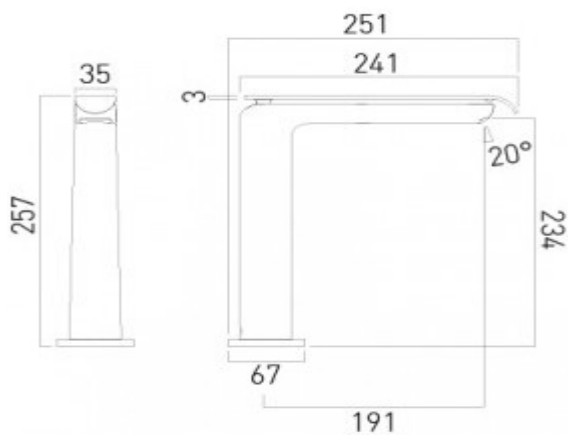

it's a personal experience
taps | showering | accessories

technical sheet
product code: KOV-150-C/P

technical drawing:

description: kovera
mono sink mixer
single lever
deck mounted
with swivel spout
ceramic cartridge ST-231L/25-CAR
deck hole drill diameter 35mm

finishes: chrome

guarantee: 12 year guarantee

minimum operating pressure: 0.2 bar LP

flow rate at 3.0 bar flow pressure: 8 l/min