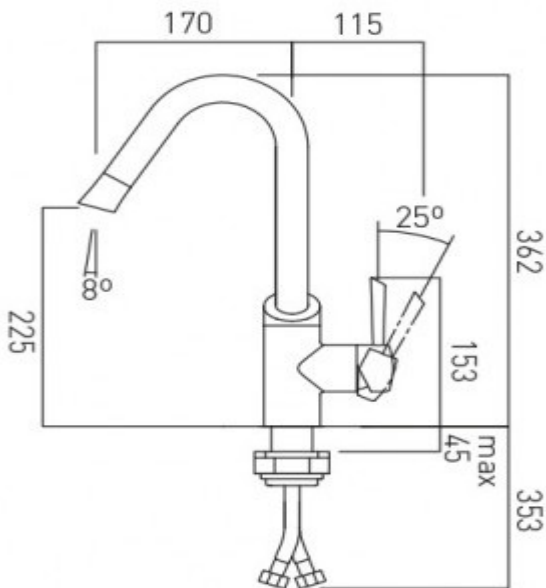

it's a personal experience
taps | showering | accessories

technical sheet
product code: CUC-1004-C/P

technical drawing:

description: kori mono sink mixer
single lever
deck mounted
with swivel spout
ceramic cartridge CAR-K40B
deck mount drill hole diameter 34mm

finishes: chrome

H₂O Eco recommended flow regulator product code: FR-100/5-PLA

guarantee: 12 year guarantee

minimum operating pressure: 0.2 bar LP

flow rate at 3.0 bar flow pressure: 13 l/min

'mixed measurements' refers to equal hot and cold water supply
flow rate for unregulated flow unless flow regulator fitted as standard