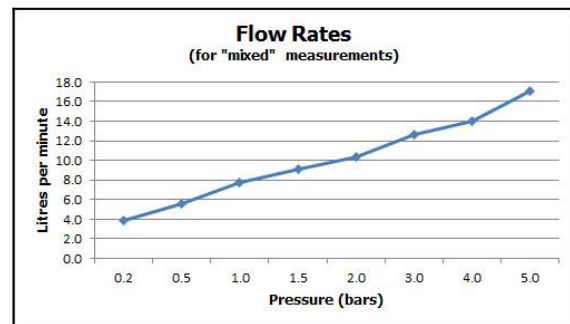

it's a personal experience
taps | showering | accessories

technical sheet
product code: CUC-1004-C/P

technical drawing:

description: kori mono sink mixer
single lever
deck mounted
with swivel spout
ceramic cartridge CAR-K40B
deck mount drill hole diameter 34mm

finishes: chrome

H₂O Eco recommended flow regulator product code: FR-100/5-PLA

guarantee: 12 year guarantee

minimum operating pressure: 0.2 bar LP

flow rate at 3.0 bar flow pressure: 13 l/min

'mixed measurements' refers to equal hot and cold water supply
flow rate for unregulated flow unless flow regulator fitted as standard