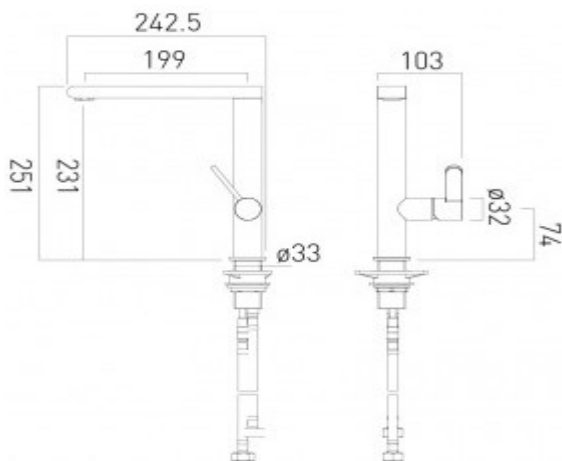

it's a personal experience  
taps | showering | accessories

technical sheet  
product code: CUC-1006-C/P

technical drawing:

description: ion  
mono sink mixer  
single lever  
deck mounted  
with swivel spout

finishes: chrome

 recommended flow regulator product code: FR-100/5-PLA

guarantee: 12 year guarantee