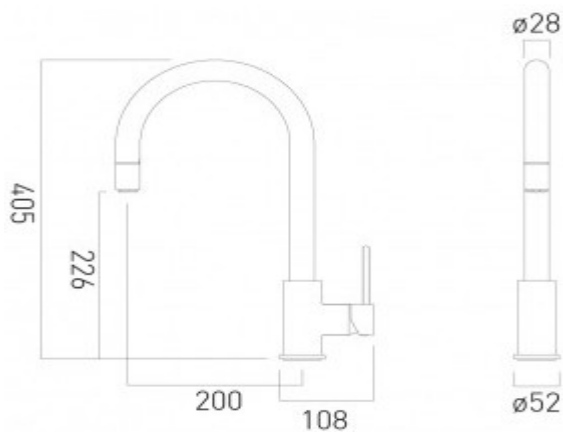

it's a personal experience
taps | showering | accessories

technical sheet
product code: CUC-3002-C/P

technical drawing:

description: zoo curve
mono sink mixer
single lever
deck mounted
with swivel spout

finishes: chrome

 recommended flow regulator product code: FR-100/5-PLA

guarantee: 12 year guarantee

minimum operating pressure: 1.0 bar MP