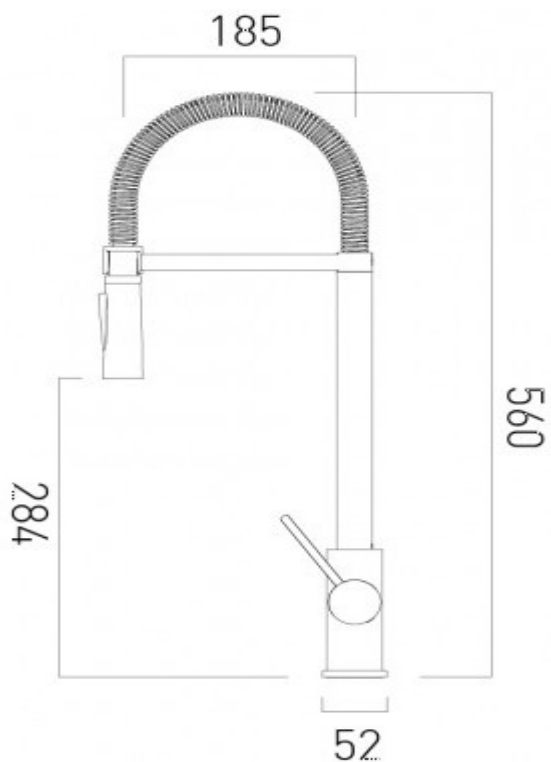

it's a personal experience  
taps | showering | accessories

technical sheet  
product code: CUC-3003-C/P

technical drawing:

**description:** zoo professional  
mono sink mixer  
single lever  
deck mounted  
with swivel spout  
with two function flexible spout

**finishes:** chrome

**Eco** recommended flow regulator product code: FR-100/5-PLA

**guarantee:** 12 year guarantee

**minimum operating pressure:** 1.0 bar MP