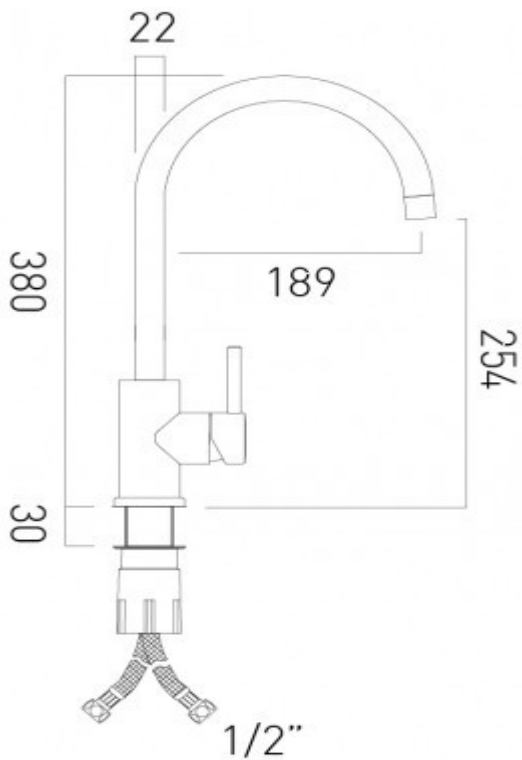

it's a personal experience
taps | showering | accessories

technical sheet
product code: CUC-1008-S/S

technical drawing:

description: bahr
mono sink mixer
single lever
deck mounted
with swivel spout

finishes: stainless steel