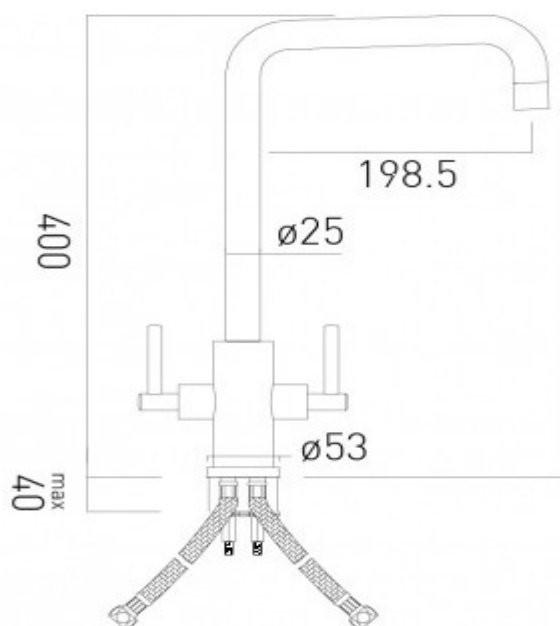

it's a personal experience
taps | showering | accessories

technical sheet
product code: CUC-1062-S/S

technical drawing:

description: spirit
mono sink mixer
single lever
deck mounted
with swivel spout

finishes: stainless steel

 recommended flow regulator product code: FR-100/5-PLA

guarantee: 12 year guarantee