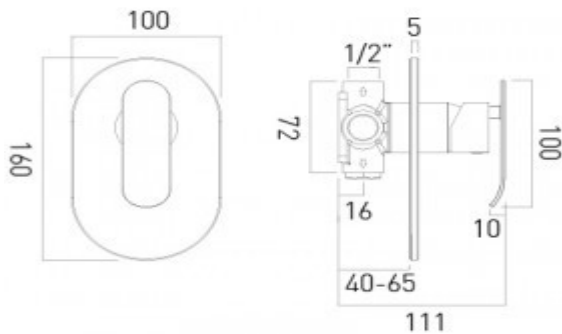

where inspiration flows
taps | showering | accessories

technical sheet
product code: KOV-145A-C/P

technical drawing:

description: concealed shower valve
single lever
wall mounted
ceramic cartridge CAR-K35A
2 x 1/2" female inlets
2 x 1/2" female outlets (1 outlet blanked off)
min-max wall mount 40-65mm

finishes: chrome

guarantee: 12 year guarantee

minimum operating pressure: 0.5 bar LP (shower) 1.5 bar MP (bath)