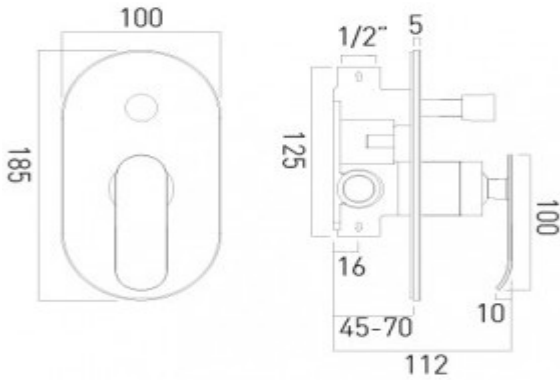

where inspiration flows
taps | showering | accessories

technical sheet
product code: KOV-147A-C/P

technical drawing:

description: concealed shower valve with diverter
single lever
wall mounted
ceramic cartridge CAR-K35A
2 x 1/2" female inlets
2 x 1/2" female outlets
min-max wall mount 50-70mm