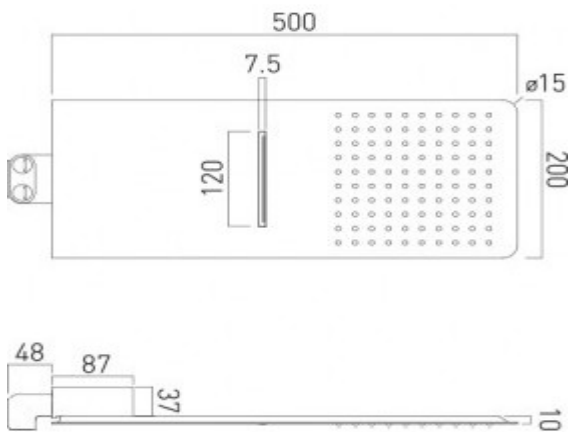

where inspiration flows  
taps | showering | accessories

technical sheet  
product code: AQB-WMSQ-C/P

technical drawing:

**description:** aquablade square shower head wall mounted  
3 functions: water blade, cascade shower and water blade and cascade shower  
min - max wall mount 48-68mm  
optimum installation depth 58mm

**finishes:** chrome

**ECO** recommended flow regulator product code: Flow regulator fitted as standard

**guarantee:** 12 year guarantee

**minimum operating pressure:** 1.0 bar MP

**certificates and awards:**