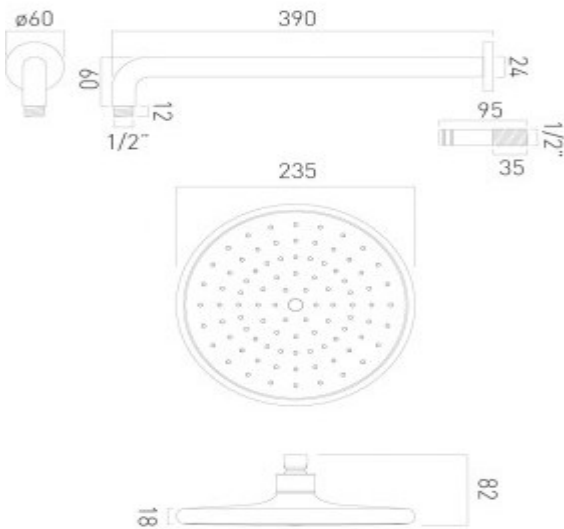

where inspiration flows
taps | showering | accessories

technical sheet
product code: CER-HEAD/SA-C/P

technical drawing:

description: ceres self-cleaning shower head and wall mounted shower arm

finishes: chrome