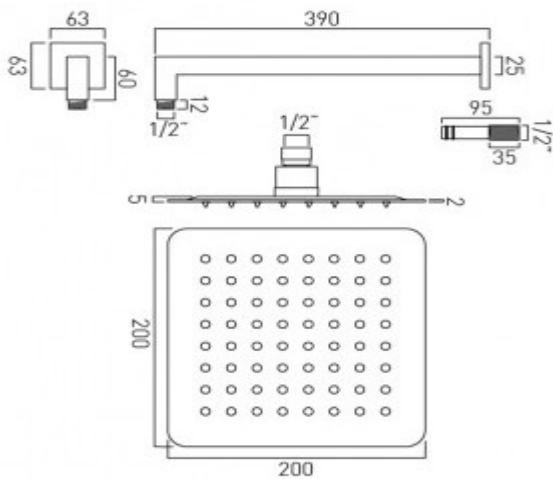

where inspiration flows
taps | showering | accessories

technical sheet
product code: AQB-SQ/20/SA/A-C/P

technical drawing:

description: aquablade slimline easy clean square shower head with shower arm wall mounted 200mm (8\") square

finishes: chrome

Eco recommended flow regulator product code: FR-SHOWER/9-C/P

guarantee: 12 year guarantee

minimum operating pressure: 0.2 bar LP

certificates and awards:

cert no. 1411036