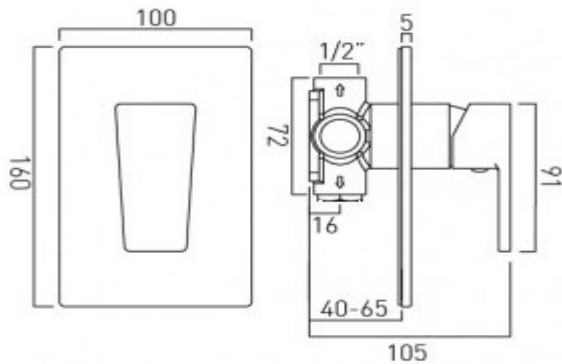

where inspiration flows  
taps | showering | accessories

technical sheet  
product code: SYN-145A-C/P

technical drawing:

**description:** concealed shower valve  
single lever  
wall mounted  
ceramic cartridge CAR-K35A  
2 x 1/2" female inlets  
1 x 1/2" female outlet (1 outlet blanked off)  
min-max wall mount 50-70mm  
optimum installation depth 60mm

**finishes:** chrome

**guarantee:** 12 year guarantee

**minimum operating pressure:** 0.2 bar LP shower 1.5 bar MP bath

**certificates and awards:**

cert no. 1605035