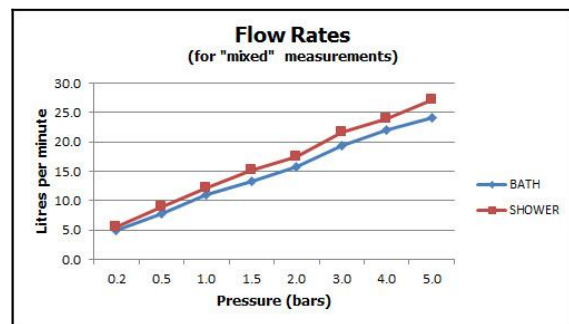

where inspiration flows
taps | showering | accessories

technical sheet
product code: PHA-123+K-C/P

technical drawing:

description: exposed bath shower mixer
single lever
wall mounted
with shower kit
with water flow aerator
ceramic cartridge CAR-K35B
2 x 1/2" inlets
1 x 1/2" shower outlet

finishes: chrome

Eco recommended flow regulator product code: FR-SHOWER/9-C/P

guarantee: 12 year guarantee

minimum operating pressure: 1.5 bar MP

flow rate at 3.0 bar flow pressure: Bath: 19, Shower: 22 l/min

'mixed measurements' refers to equal hot and cold water supply
flow rate for unregulated flow unless flow regulator fitted as standard