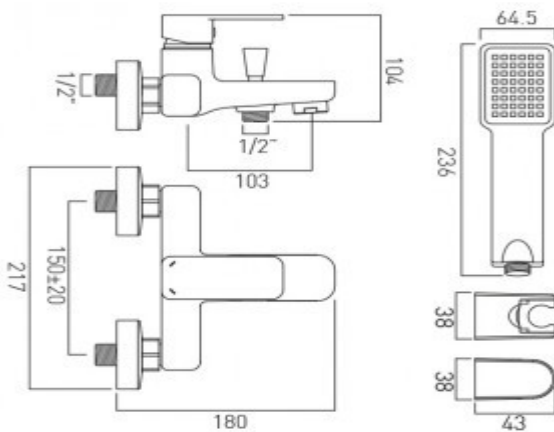

where inspiration flows
taps | showering | accessories

technical sheet
product code: PHA-123+K-C/P

technical drawing:

description: exposed bath shower mixer
single lever
wall mounted
with shower kit
with water flow aerator
ceramic cartridge CAR-K35B
2 x 1/2" inlets
1 x 1/2" shower outlet

finishes: chrome

Eco recommended flow regulator product code: FR-SHOWER/9-C/P

guarantee: 12 year guarantee

minimum operating pressure: 1.5 bar MP

flow rate at 3.0 bar flow pressure: Bath: 19, Shower: 22 l/min

'mixed measurements' refers to equal hot and cold water supply
flow rate for unregulated flow unless flow regulator fitted as standard