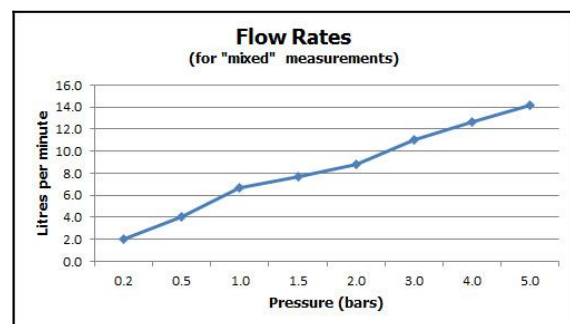

where inspiration flows  
taps | showering | accessories

technical sheet  
product code: ALT-100/CC-C/P

technical drawing:

description: progressive mono basin mixer  
deck mounted  
with directional aerator  
smooth bodied  
with universal basin waste

finishes: chrome

recommended flow regulator product code: FR-100/5-PLA

guarantee: 12 year guarantee

minimum operating pressure: 0.2 bar LP

flow rate at 3.0 bar flow pressure: 11 l/min

'mixed measurements' refers to equal hot and cold water supply  
flow rate for unregulated flow unless flow regulator fitted as standard