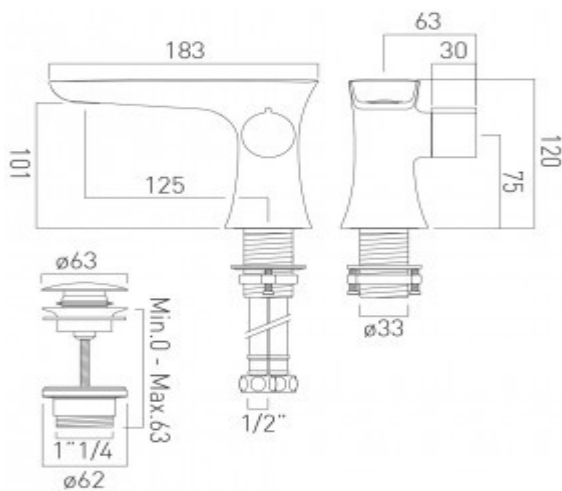

where inspiration flows  
taps | showering | accessories

technical sheet  
product code: ALT-100/CC-C/P

technical drawing:

description: progressive mono basin mixer  
deck mounted  
with directional aerator  
smooth bodied  
with universal basin waste

finishes: chrome

recommended flow regulator product code: FR-100/5-PLA

guarantee: 12 year guarantee

minimum operating pressure: 0.2 bar LP

flow rate at 3.0 bar flow pressure: 11 l/min

'mixed measurements' refers to equal hot and cold water supply  
flow rate for unregulated flow unless flow regulator fitted as standard