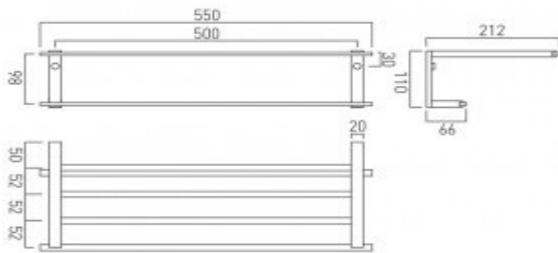

where inspiration flows  
taps | showering | accessories

technical sheet  
product code: LEV-185B-C/P

technical drawing:

description: level towel shelf with towel rail 550mm (22")

finishes: chrome

guarantee: 12 year guarantee