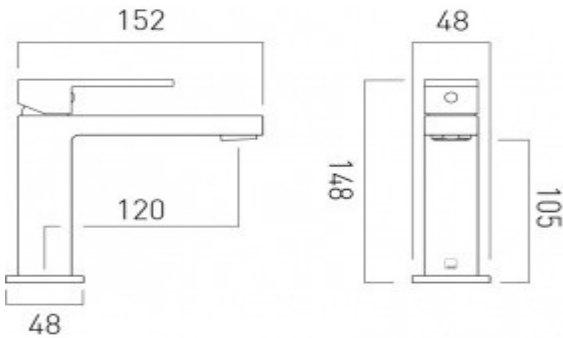

where inspiration flows  
taps | showering | accessories

technical sheet  
product code: NOT-200/SB-C/P

technical drawing:

description: slimline mono basin mixer  
single lever  
deck mounted  
smooth bodied  
without universal basin waste  
with water flow aerator  
ceramic cartridge C-010-N25  
2 x 1/2" nut x 550mm flexipipe connections  
deck mount drill hole diameter 35mm

finishes: chrome

 recommended flow regulator product code: 5l/min fitted as standar

guarantee: 12 year guarantee

minimum operating pressure: 1.0 bar MP

flow rate at 3.0 bar flow pressure: 5 l/min

'mixed measurements' refers to equal hot and cold water supply  
flow rate for unregulated flow unless flow regulator fitted as standard