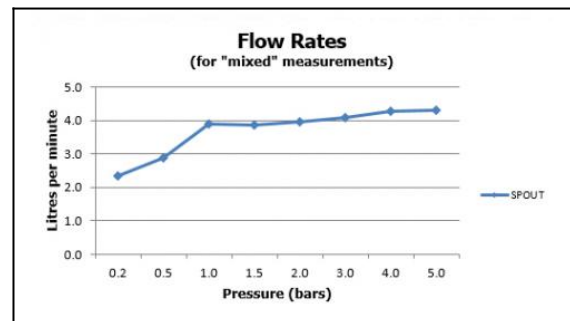

where inspiration flows  
taps | showering | accessories

technical sheet  
product code: NOT-200/SB-C/P

technical drawing:

description: slimline mono basin mixer  
single lever  
deck mounted  
smooth bodied  
without universal basin waste  
with water flow aerator  
ceramic cartridge C-010-N25  
2 x 1/2" nut x 550mm flexipipe connections  
deck mount drill hole diameter 35mm

finishes: chrome

 recommended flow regulator product code: 5l/min fitted as standar

guarantee: 12 year guarantee

minimum operating pressure: 1.0 bar MP

flow rate at 3.0 bar flow pressure: 5 l/min

'mixed measurements' refers to equal hot and cold water supply  
flow rate for unregulated flow unless flow regulator fitted as standard