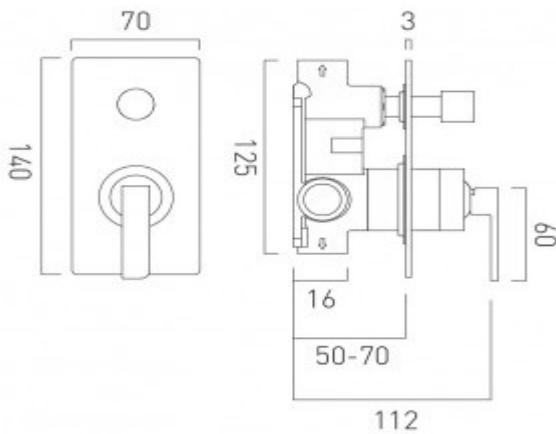

where inspiration flows
taps | showering | accessories

technical sheet
product code: OMI-147A-C/P

technical drawing:

description: concealed shower valve with diverter
single lever
wall mounted
ceramic cartridge CAR-K35A
2 x 1/2" female inlets
2 x 1/2" female outlets
min-max wall mount 50-70mm

finishes: chrome

guarantee: 12 year guarantee

minimum operating pressure: 0.2 bar LP (shower) 1.5 bar MP (bath)