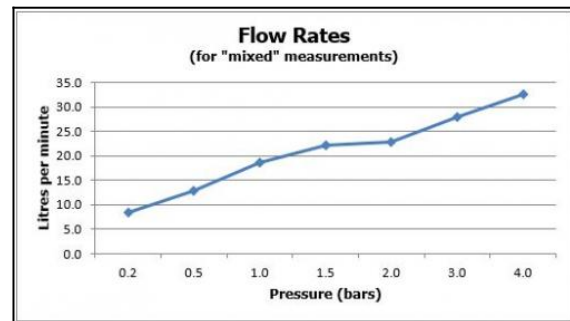

where inspiration flows
taps | showering | accessories

technical sheet
product code: NOT-148D-C/P

technical drawing:

description: DX Notion
concealed 1 outlet, 2 handle thermostatic
shower valve
wall mounted
with rectangular backplate
thermostatic cartridge V-001C-PLA
flow cartridge C-301-RTC
2 x 3/4" female inlets
1 x 3/4" female outlet
includes 3/4" - 1/2" adaptors
inc. bleed valve for system flush on installation
min-max wall mount 70-95mm
optimum installation depth 82mm
minimum operating pressure 0.2 bar LP (shower)
minimum operating pressure 1.0 bar MP (bath)

finishes: chrome

guarantee: 12 year guarantee

minimum operating pressure: 0.2 bar LP shower 1.0 bar MP bath

flow rate at 3.0 bar flow pressure: 30 l/min

'mixed measurements' refers to equal hot and cold water supply
flow rate for unregulated flow unless flow regulator fitted as standard