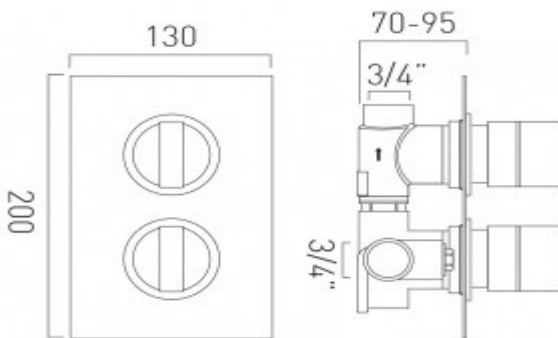

where inspiration flows
taps | showering | accessories

technical sheet
product code: NOT-148D-C/P

technical drawing:

description: DX Notion
concealed 1 outlet, 2 handle thermostatic
shower valve
wall mounted
with rectangular backplate
thermostatic cartridge V-001C-PLA
flow cartridge C-301-RTC
2 x 3/4" female inlets
1 x 3/4" female outlet
includes 3/4" - 1/2" adaptors
inc. bleed valve for system flush on installation
min-max wall mount 70-95mm
optimum installation depth 82mm
minimum operating pressure 0.2 bar LP (shower)
minimum operating pressure 1.0 bar MP (bath)

finishes: chrome

guarantee: 12 year guarantee

minimum operating pressure: 0.2 bar LP shower 1.0 bar MP bath

flow rate at 3.0 bar flow pressure: 30 l/min

'mixed measurements' refers to equal hot and cold water supply
flow rate for unregulated flow unless flow regulator fitted as standard