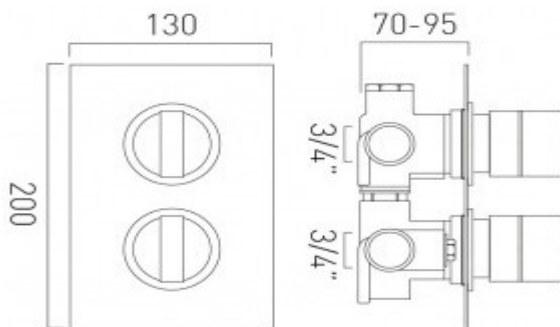

where inspiration flows
taps | showering | accessories

technical sheet
product code: NOT-148D/2-C/P

technical drawing:

description: DX Notion
concealed 2 outlet, 2 handle thermostatic
shower valve with integrated diverter
wall mounted
with rectangular backplate
thermostatic cartridge V-001C-PLA
diverter cartridge FL-804-33X/3X
2 x 3/4" female inlets
2 x 3/4" female outlets
includes 3/4" - 1/2" adaptors
inc. bleed valve for system flush on installation
min-max wall mount 70-95mm
optimum installation depth 82mm
minimum operating pressure 0.2 bar LP (shower)
minimum operating pressure 1.0 bar MP (bath)

finishes: chrome

guarantee: 12 year guarantee

minimum operating pressure: 0.2 bar LP shower 1.0 bar MP bath

flow rate at 3.0 bar flow pressure: 30 l/min

'mixed measurements' refers to equal hot and cold water supply
flow rate for unregulated flow unless flow regulator fitted as standard