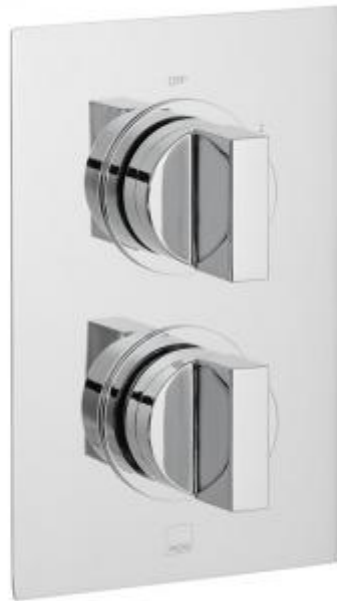

where inspiration flows
taps | showering | accessories

technical sheet
product code: NOT-148D/2-C/P

technical drawing:

description: DX Notion
concealed 2 outlet, 2 handle thermostatic
shower valve with integrated diverter
wall mounted
with rectangular backplate
thermostatic cartridge V-001C-PLA
diverter cartridge FL-804-33X/3X
2 x 3/4" female inlets
2 x 3/4" female outlets
includes 3/4" - 1/2" adaptors
inc. bleed valve for system flush on installation
min-max wall mount 70-95mm
optimum installation depth 82mm
minimum operating pressure 0.2 bar LP (shower)
minimum operating pressure 1.0 bar MP (bath)

finishes: chrome

guarantee: 12 year guarantee

minimum operating pressure: 0.2 bar LP shower 1.0 bar MP bath

flow rate at 3.0 bar flow pressure: 30 l/min

'mixed measurements' refers to equal hot and cold water supply
flow rate for unregulated flow unless flow regulator fitted as standard