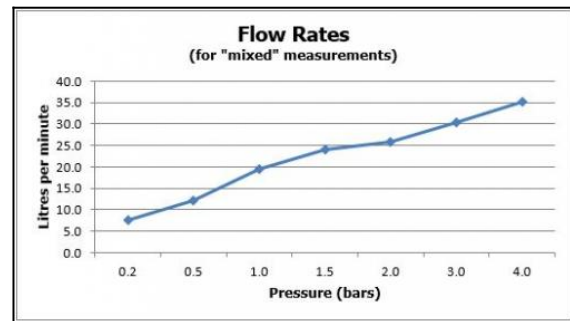

where inspiration flows
taps | showering | accessories

technical sheet
product code: NOT-148D/2-C/P

technical drawing:

description: DX Notion
concealed 2 outlet, 2 handle thermostatic
shower valve with integrated diverter
wall mounted
with rectangular backplate
thermostatic cartridge V-001C-PLA
diverter cartridge FL-804-33X/3X
2 x 3/4" female inlets
2 x 3/4" female outlets
includes 3/4" - 1/2" adaptors
inc. bleed valve for system flush on installation
min-max wall mount 70-95mm
optimum installation depth 82mm
minimum operating pressure 0.2 bar LP (shower)
minimum operating pressure 1.0 bar MP (bath)

finishes: chrome

guarantee: 12 year guarantee

minimum operating pressure: 0.2 bar LP shower 1.0 bar MP bath

flow rate at 3.0 bar flow pressure: 30 l/min

'mixed measurements' refers to equal hot and cold water supply
flow rate for unregulated flow unless flow regulator fitted as standard