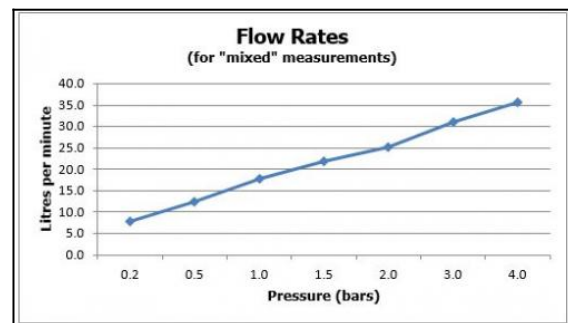

where inspiration flows  
taps | showering | accessories

technical sheet  
product code: NOT-148D/3-C/P

technical drawing:

description: DX Notion  
concealed 3 outlet, 2 handle thermostatic  
shower valve with integrated diverter  
wall mounted  
with rectangular backplate  
thermostatic cartridge V-001C-PLA  
diverter cartridge FL-804-33X/3X  
2 x 3/4" female inlets  
3 x 3/4" female outlets  
includes 3/4" - 1/2" adaptors  
inc. bleed valve for system flush on installation  
min-max wall mount 70-95mm  
optimum installation depth 82mm  
minimum operating pressure 0.2 bar LP (shower)  
minimum operating pressure 1.0 bar MP (bath)

finishes: chrome

guarantee: 12 year guarantee

minimum operating pressure: 0.2 bar LP shower 1.0 bar MP bath

flow rate at 3.0 bar flow pressure: 30 l/min

'mixed measurements' refers to equal hot and cold water supply  
flow rate for unregulated flow unless flow regulator fitted as standard