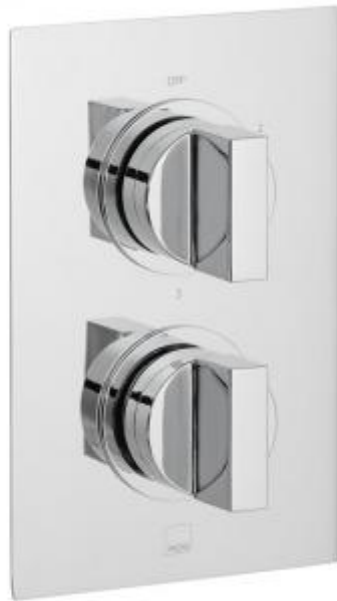

where inspiration flows  
taps | showering | accessories

technical sheet  
product code: NOT-148D/3-C/P

technical drawing:

description: DX Notion  
concealed 3 outlet, 2 handle thermostatic  
shower valve with integrated diverter  
wall mounted  
with rectangular backplate  
thermostatic cartridge V-001C-PLA  
diverter cartridge FL-804-33X/3X  
2 x 3/4" female inlets  
3 x 3/4" female outlets  
includes 3/4" - 1/2" adaptors  
inc. bleed valve for system flush on installation  
min-max wall mount 70-95mm  
optimum installation depth 82mm  
minimum operating pressure 0.2 bar LP (shower)  
minimum operating pressure 1.0 bar MP (bath)

finishes: chrome

guarantee: 12 year guarantee

minimum operating pressure: 0.2 bar LP shower 1.0 bar MP bath

flow rate at 3.0 bar flow pressure: 30 l/min

'mixed measurements' refers to equal hot and cold water supply  
flow rate for unregulated flow unless flow regulator fitted as standard