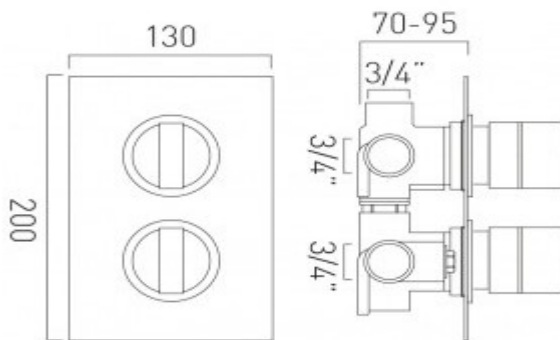

where inspiration flows  
taps | showering | accessories

technical sheet  
product code: NOT-148D/3-C/P

technical drawing:

description: DX Notion  
concealed 3 outlet, 2 handle thermostatic  
shower valve with integrated diverter  
wall mounted  
with rectangular backplate  
thermostatic cartridge V-001C-PLA  
diverter cartridge FL-804-33X/3X  
2 x 3/4" female inlets  
3 x 3/4" female outlets  
includes 3/4" - 1/2" adaptors  
inc. bleed valve for system flush on installation  
min-max wall mount 70-95mm  
optimum installation depth 82mm  
minimum operating pressure 0.2 bar LP (shower)  
minimum operating pressure 1.0 bar MP (bath)

finishes: chrome

guarantee: 12 year guarantee

minimum operating pressure: 0.2 bar LP shower 1.0 bar MP bath

flow rate at 3.0 bar flow pressure: 30 l/min

'mixed measurements' refers to equal hot and cold water supply  
flow rate for unregulated flow unless flow regulator fitted as standard