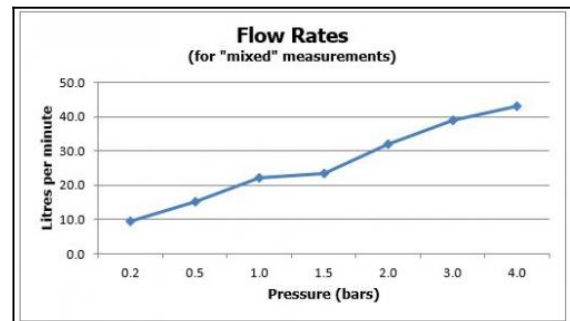

where inspiration flows  
taps | showering | accessories

technical sheet  
product code: NOT-128D/2-C/P

technical drawing:

description: DX Notion  
concealed 2 outlet, 3 handle thermostatic  
shower valve  
wall mounted  
with rectangular backplate  
thermostatic cartridge V-001C-PLA  
flow cartridge C-301-RTC  
2 x 3/4" female inlets  
2 x 3/4" female outlets  
includes 3/4" - 1/2" adaptors  
inc. bleed valve for system flush on installation  
min-max wall mount 70-95mm  
optimum installation depth 82mm  
minimum operating pressure 0.2 bar LP (shower)  
minimum operating pressure 1.0 bar MP (bath)

finishes: chrome

guarantee: 12 year guarantee

minimum operating pressure: 0.2 bar LP shower 1.0 bar MP bath

flow rate at 3.0 bar flow pressure: 30 l/min

'mixed measurements' refers to equal hot and cold water supply  
flow rate for unregulated flow unless flow regulator fitted as standard