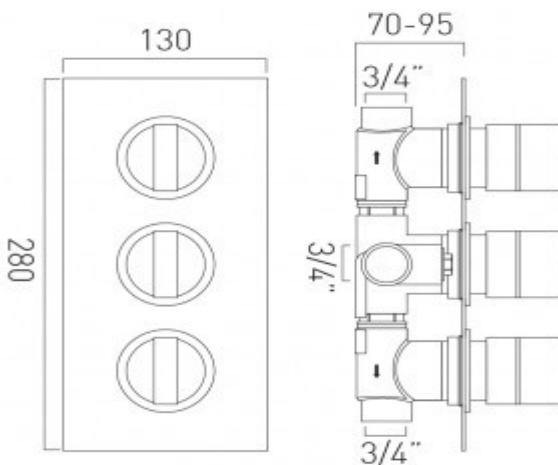

where inspiration flows  
taps | showering | accessories

technical sheet  
product code: NOT-128D/2-C/P

technical drawing:

description: DX Notion  
concealed 2 outlet, 3 handle thermostatic  
shower valve  
wall mounted  
with rectangular backplate  
thermostatic cartridge V-001C-PLA  
flow cartridge C-301-RTC  
2 x 3/4" female inlets  
2 x 3/4" female outlets  
includes 3/4" - 1/2" adaptors  
inc. bleed valve for system flush on installation  
min-max wall mount 70-95mm  
optimum installation depth 82mm  
minimum operating pressure 0.2 bar LP (shower)  
minimum operating pressure 1.0 bar MP (bath)

finishes: chrome

guarantee: 12 year guarantee

minimum operating pressure: 0.2 bar LP shower 1.0 bar MP bath

flow rate at 3.0 bar flow pressure: 30 l/min

'mixed measurements' refers to equal hot and cold water supply  
flow rate for unregulated flow unless flow regulator fitted as standard