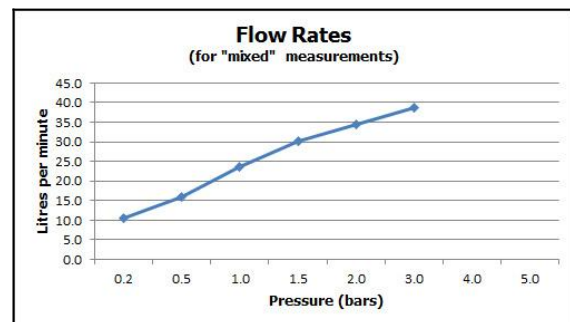

where inspiration flows
taps | showering | accessories

technical sheet
product code: LIF-140-C/P

technical drawing:

description: bath spout
wall mounted
with water flow aerator
1/2" x 45mm male threaded connection
wall mount drill hole diameter 22mm

finishes: chrome

guarantee: 12 year guarantee

minimum operating pressure: 0.2 bar LP

flow rate at 3.0 bar flow pressure: 39 l/min

'mixed measurements' refers to equal hot and cold water supply
flow rate for unregulated flow unless flow regulator fitted as standard