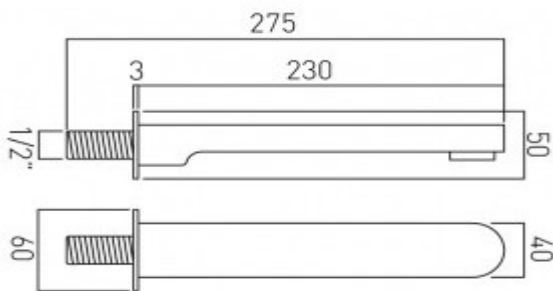

where inspiration flows
taps | showering | accessories

technical sheet
product code: LIF-140-C/P

technical drawing:

description: bath spout
wall mounted
with water flow aerator
1/2" x 45mm male threaded connection
wall mount drill hole diameter 22mm

finishes: chrome

guarantee: 12 year guarantee

minimum operating pressure: 0.2 bar LP

flow rate at 3.0 bar flow pressure: 39 l/min

'mixed measurements' refers to equal hot and cold water supply
flow rate for unregulated flow unless flow regulator fitted as standard