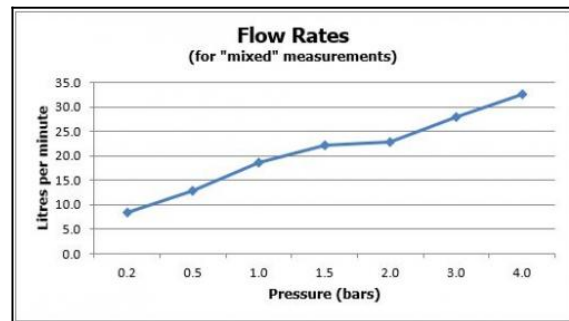

where inspiration flows
taps | showering | accessories

technical sheet
product code: PHO-148D-C/P

technical drawing:

description: DX Photon
concealed 1 outlet, 2 handle thermostatic shower valve
wall mounted
with rectangular backplate
thermostatic cartridge V-001C-PLA
flow cartridge C-301-RTC
2 x 3/4" female inlets
1 x 3/4" female outlet
includes 3/4" - 1/2" adaptors
inc. bleed valve for system flush on installation
min-max wall mount 70-95mm
optimum installation depth 82mm
minimum operating pressure 0.2 bar LP (shower)
minimum operating pressure 1.0 bar MP (bath)

finishes: chrome

guarantee: 12 year guarantee

minimum operating pressure: 0.2 bar LP shower 1.0 bar MP bath

flow rate at 3.0 bar flow pressure: 30 l/min

'mixed measurements' refers to equal hot and cold water supply
flow rate for unregulated flow unless flow regulator fitted as standard