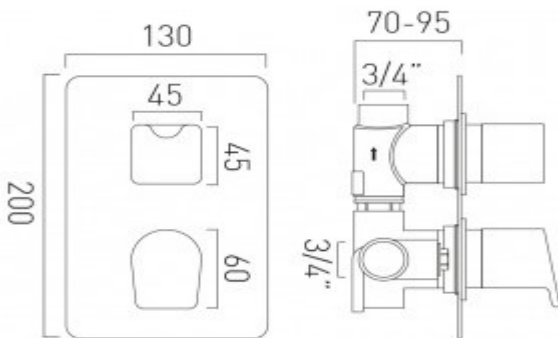

where inspiration flows
taps | showering | accessories

technical sheet
product code: PHO-148D-C/P

technical drawing:

description: DX Photon
concealed 1 outlet, 2 handle thermostatic shower valve
wall mounted
with rectangular backplate
thermostatic cartridge V-001C-PLA
flow cartridge C-301-RTC
2 x 3/4" female inlets
1 x 3/4" female outlet
includes 3/4" - 1/2" adaptors
inc. bleed valve for system flush on installation
min-max wall mount 70-95mm
optimum installation depth 82mm
minimum operating pressure 0.2 bar LP (shower)
minimum operating pressure 1.0 bar MP (bath)

finishes: chrome

guarantee: 12 year guarantee

minimum operating pressure: 0.2 bar LP shower 1.0 bar MP bath

flow rate at 3.0 bar flow pressure: 30 l/min

'mixed measurements' refers to equal hot and cold water supply
flow rate for unregulated flow unless flow regulator fitted as standard