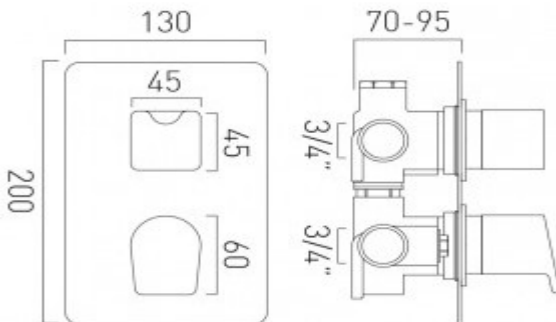

where inspiration flows
taps | showering | accessories

technical sheet
product code: PHO-148D/2-C/P

technical drawing:

description: DX Photon
concealed 2 outlet, 2 handle thermostatic
shower valve with integrated diverter
wall mounted
with rectangular backplate
thermostatic cartridge V-001C-PLA
diverter cartridge FL-804-33X/3X
2 x 3/4" female inlets
2 x 3/4" female outlets
includes 3/4" - 1/2" adaptors
inc. bleed valve for system flush on installation
min-max wall mount 70-95mm
optimum installation depth 82mm
minimum operating pressure 0.2 bar LP (shower)
minimum operating pressure 1.0 bar MP (bath)

finishes: chrome

guarantee: 12 year guarantee

minimum operating pressure: 0.2 bar LP shower 1.0 bar MP bath

flow rate at 3.0 bar flow pressure: 30 l/min

'mixed measurements' refers to equal hot and cold water supply
flow rate for unregulated flow unless flow regulator fitted as standard