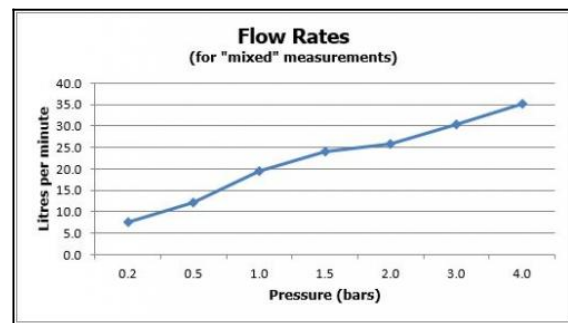

where inspiration flows
taps | showering | accessories

technical sheet
product code: PHO-148D/2-C/P

technical drawing:

description: DX Photon
concealed 2 outlet, 2 handle thermostatic
shower valve with integrated diverter
wall mounted
with rectangular backplate
thermostatic cartridge V-001C-PLA
diverter cartridge FL-804-33X/3X
2 x 3/4" female inlets
2 x 3/4" female outlets
includes 3/4" - 1/2" adaptors
inc. bleed valve for system flush on installation
min-max wall mount 70-95mm
optimum installation depth 82mm
minimum operating pressure 0.2 bar LP (shower)
minimum operating pressure 1.0 bar MP (bath)

finishes: chrome

guarantee: 12 year guarantee

minimum operating pressure: 0.2 bar LP shower 1.0 bar MP bath

flow rate at 3.0 bar flow pressure: 30 l/min

'mixed measurements' refers to equal hot and cold water supply
flow rate for unregulated flow unless flow regulator fitted as standard