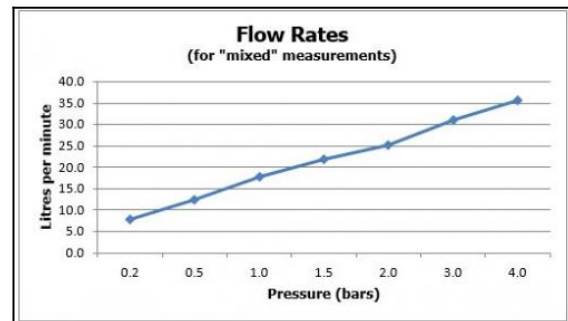

where inspiration flows  
taps | showering | accessories

technical sheet  
product code: PHO-148D/3-C/P

technical drawing:

**description:** DX Photon  
concealed 3 outlet, 2 handle thermostatic shower valve with integrated diverter  
wall mounted  
with rectangular backplate  
thermostatic cartridge V-001C-PLA  
diverter cartridge FL-804-33X/3X  
2 x 3/4" female inlets  
3 x 3/4" female outlets  
includes 3/4" - 1/2" adaptors  
inc. bleed valve for system flush on installation  
min-max wall mount 70-95mm  
optimum installation depth 82mm  
minimum operating pressure 0.2 bar LP (shower)  
minimum operating pressure 1.0 bar MP (bath)

**finishes:** chrome

**guarantee:** 12 year guarantee

**minimum operating pressure:** 0.2 bar LP shower 1.0 bar MP bath

**flow rate at 3.0 bar flow pressure:** 30 l/min

'mixed measurements' refers to equal hot and cold water supply  
flow rate for unregulated flow unless flow regulator fitted as standard