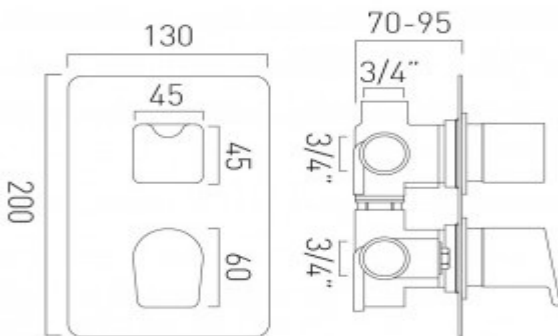

where inspiration flows  
taps | showering | accessories

technical sheet  
product code: PHO-148D/3-C/P

technical drawing:

**description:** DX Photon  
concealed 3 outlet, 2 handle thermostatic shower valve with integrated diverter  
wall mounted  
with rectangular backplate  
thermostatic cartridge V-001C-PLA  
diverter cartridge FL-804-33X/3X  
2 x 3/4" female inlets  
3 x 3/4" female outlets  
includes 3/4" - 1/2" adaptors  
inc. bleed valve for system flush on installation  
min-max wall mount 70-95mm  
optimum installation depth 82mm  
minimum operating pressure 0.2 bar LP (shower)  
minimum operating pressure 1.0 bar MP (bath)

**finishes:** chrome

**guarantee:** 12 year guarantee

**minimum operating pressure:** 0.2 bar LP shower 1.0 bar MP bath

**flow rate at 3.0 bar flow pressure:** 30 l/min

'mixed measurements' refers to equal hot and cold water supply  
flow rate for unregulated flow unless flow regulator fitted as standard