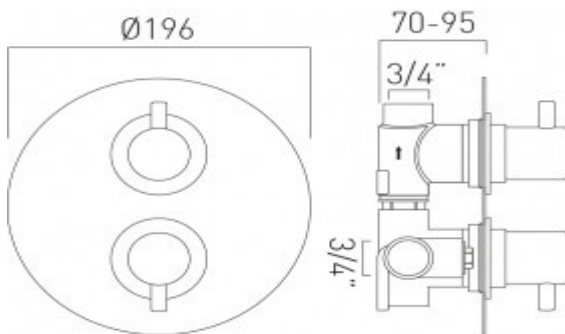

where inspiration flows
taps | showering | accessories

technical sheet
product code: CEL-148D/RO-C/P

technical drawing:

description: DX Celsius
concealed 1 outlet, 2 handle thermostatic shower valve
wall mounted
with circular backplate
thermostatic cartridge V-001C-PLA
flow cartridge C-301-RTC
2 x 3/4" female inlets
1 x 3/4" female outlet
includes 3/4" - 1/2" adaptors
inc. bleed valve for system flush on installation
min-max wall mount 70-95mm
optimum installation depth 82mm
minimum operating pressure 0.2 bar LP (shower)
minimum operating pressure 1.0 bar MP (bath)

finishes: chrome

guarantee: 12 year guarantee

minimum operating pressure: 0.2 bar LP shower 1.0 bar MP bath

flow rate at 3.0 bar flow pressure: 30 l/min

'mixed measurements' refers to equal hot and cold water supply
flow rate for unregulated flow unless flow regulator fitted as standard