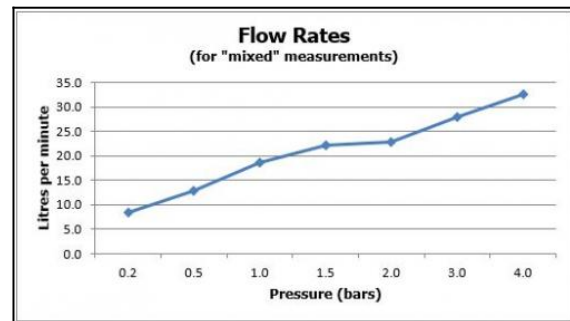

where inspiration flows
taps | showering | accessories

technical sheet
product code: CEL-148D/RO-C/P

technical drawing:

description: DX Celsius
concealed 1 outlet, 2 handle thermostatic shower valve
wall mounted
with circular backplate
thermostatic cartridge V-001C-PLA
flow cartridge C-301-RTC
2 x 3/4" female inlets
1 x 3/4" female outlet
includes 3/4" - 1/2" adaptors
inc. bleed valve for system flush on installation
min-max wall mount 70-95mm
optimum installation depth 82mm
minimum operating pressure 0.2 bar LP (shower)
minimum operating pressure 1.0 bar MP (bath)

finishes: chrome

guarantee: 12 year guarantee

minimum operating pressure: 0.2 bar LP shower 1.0 bar MP bath

flow rate at 3.0 bar flow pressure: 30 l/min

'mixed measurements' refers to equal hot and cold water supply
flow rate for unregulated flow unless flow regulator fitted as standard