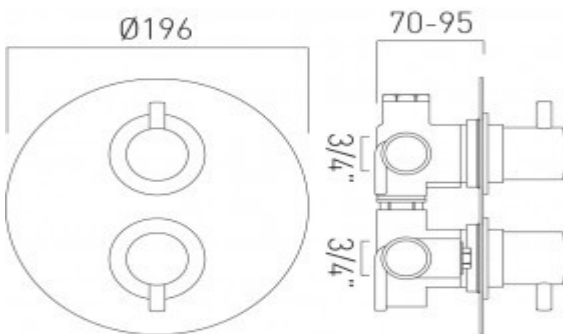

where inspiration flows
taps | showering | accessories

technical sheet
product code: CEL-148D/2/RO-C/P

technical drawing:

description: DX Celsius
concealed 2 outlet, 2 handle thermostatic
shower valve with integrated diverter
wall mounted
with circular backplate
thermostatic cartridge V-001C-PLA
diverter cartridge FL-804-33X/3X
2 x 3/4" female inlets
2 x 3/4" female outlets
includes 3/4" - 1/2" adaptors
inc. bleed valve for system flush on installation
min-max wall mount 70-95mm
optimum installation depth 82mm
minimum operating pressure 0.2 bar LP (shower)
minimum operating pressure 1.0 bar MP (bath)

finishes: chrome

guarantee: 12 year guarantee

minimum operating pressure: 0.2 bar LP shower 1.0 bar MP bath

flow rate at 3.0 bar flow pressure: 30 l/min

'mixed measurements' refers to equal hot and cold water supply
flow rate for unregulated flow unless flow regulator fitted as standard