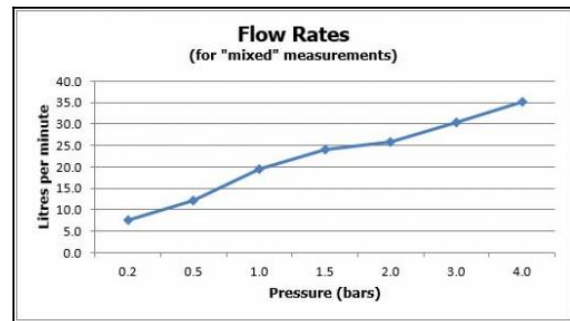

where inspiration flows
taps | showering | accessories

technical sheet
product code: CEL-148D/2/RO-C/P

technical drawing:

description: DX Celsius
concealed 2 outlet, 2 handle thermostatic
shower valve with integrated diverter
wall mounted
with circular backplate
thermostatic cartridge V-001C-PLA
diverter cartridge FL-804-33X/3X
2 x 3/4" female inlets
2 x 3/4" female outlets
includes 3/4" - 1/2" adaptors
inc. bleed valve for system flush on installation
min-max wall mount 70-95mm
optimum installation depth 82mm
minimum operating pressure 0.2 bar LP (shower)
minimum operating pressure 1.0 bar MP (bath)

finishes: chrome

guarantee: 12 year guarantee

minimum operating pressure: 0.2 bar LP shower 1.0 bar MP bath

flow rate at 3.0 bar flow pressure: 30 l/min

'mixed measurements' refers to equal hot and cold water supply
flow rate for unregulated flow unless flow regulator fitted as standard