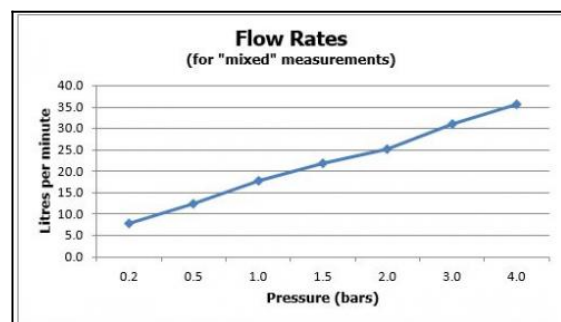

where inspiration flows  
taps | showering | accessories

technical sheet  
product code: CEL-148D/3/RO-C/P

technical drawing:

description: DX Celsius  
concealed 3 outlet, 2 handle thermostatic  
shower valve with integrated diverter  
wall mounted  
with circular backplate  
thermostatic cartridge V-001C-PLA  
diverter cartridge FL-804-33X/3X  
2 x 3/4" female inlets  
3 x 3/4" female outlets  
includes 3/4" - 1/2" adaptors  
inc. bleed valve for system flush on installation  
min-max wall mount 70-95mm  
optimum installation depth 82mm  
minimum operating pressure 0.2 bar LP (shower)  
minimum operating pressure 1.0 bar MP (bath)

finishes: chrome

guarantee: 12 year guarantee

minimum operating pressure: 0.2 bar LP shower 1.0 bar MP bath

flow rate at 3.0 bar flow pressure: 30 l/min

'mixed measurements' refers to equal hot and cold water supply  
flow rate for unregulated flow unless flow regulator fitted as standard