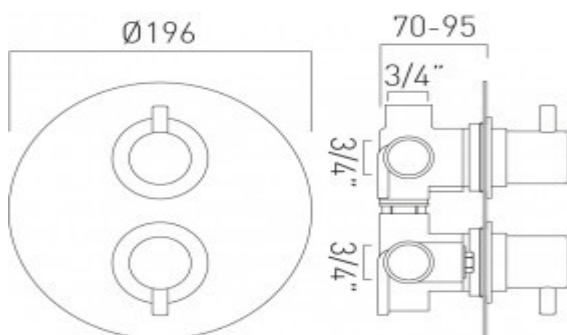

where inspiration flows  
taps | showering | accessories

technical sheet  
product code: CEL-148D/3/RO-C/P

technical drawing:

description: DX Celsius  
concealed 3 outlet, 2 handle thermostatic  
shower valve with integrated diverter  
wall mounted  
with circular backplate  
thermostatic cartridge V-001C-PLA  
diverter cartridge FL-804-33X/3X  
2 x 3/4" female inlets  
3 x 3/4" female outlets  
includes 3/4" - 1/2" adaptors  
inc. bleed valve for system flush on installation  
min-max wall mount 70-95mm  
optimum installation depth 82mm  
minimum operating pressure 0.2 bar LP (shower)  
minimum operating pressure 1.0 bar MP (bath)

finishes: chrome

guarantee: 12 year guarantee

minimum operating pressure: 0.2 bar LP shower 1.0 bar MP bath

flow rate at 3.0 bar flow pressure: 30 l/min

'mixed measurements' refers to equal hot and cold water supply  
flow rate for unregulated flow unless flow regulator fitted as standard