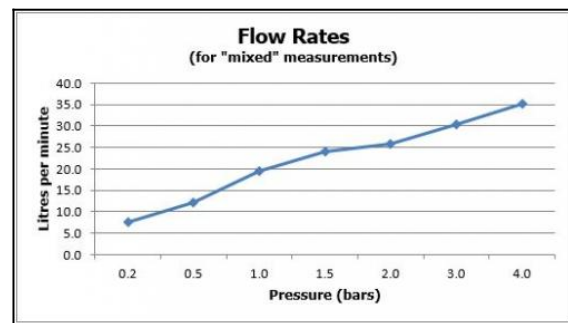

where inspiration flows
taps | showering | accessories

technical sheet
product code: CEL-148D/2/SQ-C/P

technical drawing:

description: DX Celsius
concealed 2 outlet, 2 handle thermostatic
shower valve with integrated diverter
wall mounted
with rectangular backplate
thermostatic cartridge V-001C-PLA
diverter cartridge FL-804-33X/3X
2 x 3/4" female inlets
2 x 3/4" female outlets
includes 3/4" - 1/2" adaptors
inc. bleed valve for system flush on installation
min-max wall mount 70-95mm
optimum installation depth 82mm
minimum operating pressure 0.2 bar LP (shower)
minimum operating pressure 1.0 bar MP (bath)

finishes: chrome

guarantee: 12 year guarantee

minimum operating pressure: 0.2 bar LP shower 1.0 bar MP bath

flow rate at 3.0 bar flow pressure: 30 l/min

'mixed measurements' refers to equal hot and cold water supply
flow rate for unregulated flow unless flow regulator fitted as standard