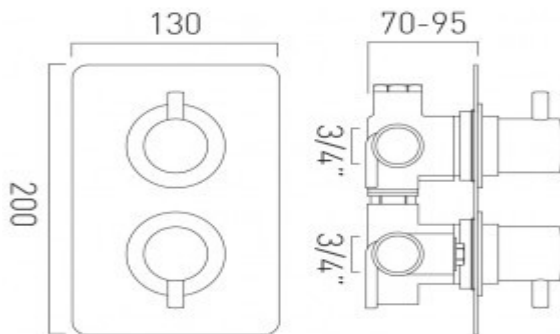

where inspiration flows
taps | showering | accessories

technical sheet
product code: CEL-148D/2/SQ-C/P

technical drawing:

description: DX Celsius
concealed 2 outlet, 2 handle thermostatic
shower valve with integrated diverter
wall mounted
with rectangular backplate
thermostatic cartridge V-001C-PLA
diverter cartridge FL-804-33X/3X
2 x 3/4" female inlets
2 x 3/4" female outlets
includes 3/4" - 1/2" adaptors
inc. bleed valve for system flush on installation
min-max wall mount 70-95mm
optimum installation depth 82mm
minimum operating pressure 0.2 bar LP (shower)
minimum operating pressure 1.0 bar MP (bath)

finishes: chrome

guarantee: 12 year guarantee

minimum operating pressure: 0.2 bar LP shower 1.0 bar MP bath

flow rate at 3.0 bar flow pressure: 30 l/min

'mixed measurements' refers to equal hot and cold water supply
flow rate for unregulated flow unless flow regulator fitted as standard