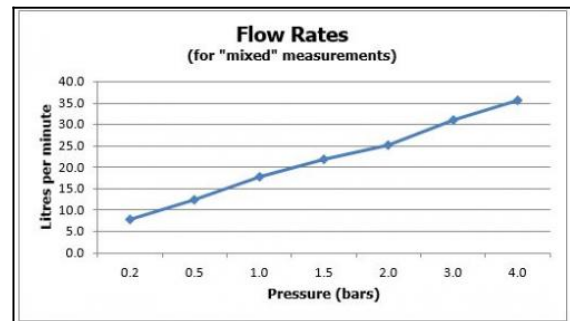

where inspiration flows
taps | showering | accessories

technical sheet
product code: CEL-148D/3/SQ-C/P

technical drawing:

description: DX Celsius concealed 3 outlet, 2 handle thermostatic shower valve with integrated diverter wall mounted with rectangular backplate thermostatic cartridge V-001C-PLA diverter cartridge FL-804-33X/3X 2 x 3/4" female inlets 3 x 3/4" female outlets includes 3/4" - 1/2" adaptors inc. bleed valve for system flush on installation min-max wall mount 70-95mm optimum installation depth 82mm minimum operating pressure 0.2 bar LP (shower) minimum operating pressure 1.0 bar MP (bath)

finishes: chrome

guarantee: 12 year guarantee

minimum operating pressure: 0.2 bar LP shower 1.0 bar MP bath

flow rate at 3.0 bar flow pressure: 30 l/min

'mixed measurements' refers to equal hot and cold water supply flow rate for unregulated flow unless flow regulator fitted as standard