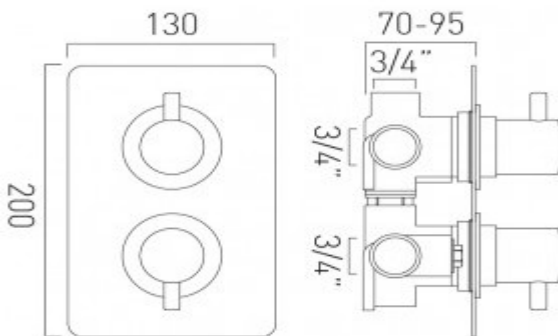

where inspiration flows
taps | showering | accessories

technical sheet
product code: CEL-148D/3/SQ-C/P

technical drawing:

description: DX Celsius concealed 3 outlet, 2 handle thermostatic shower valve with integrated diverter wall mounted with rectangular backplate thermostatic cartridge V-001C-PLA diverter cartridge FL-804-33X/3X 2 x 3/4" female inlets 3 x 3/4" female outlets includes 3/4" - 1/2" adaptors inc. bleed valve for system flush on installation min-max wall mount 70-95mm optimum installation depth 82mm minimum operating pressure 0.2 bar LP (shower) minimum operating pressure 1.0 bar MP (bath)

finishes: chrome

guarantee: 12 year guarantee

minimum operating pressure: 0.2 bar LP shower 1.0 bar MP bath

flow rate at 3.0 bar flow pressure: 30 l/min

'mixed measurements' refers to equal hot and cold water supply flow rate for unregulated flow unless flow regulator fitted as standard