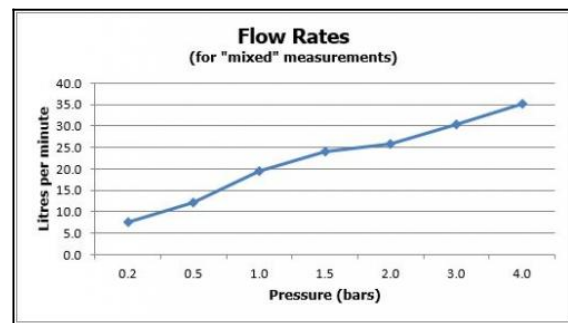

where inspiration flows  
taps | showering | accessories

technical sheet  
product code: ELE-148D/2-C/P

technical drawing:

**description:** DX Elements concealed 2 outlet, 2 handle thermostatic shower valve with integrated diverter wall mounted with circular backplate thermostatic cartridge V-001C-PLA diverter cartridge FL-804-33X/3X 2 x 3/4" female inlets 2 x 3/4" female outlets includes 3/4" - 1/2" adaptors inc. bleed valve for system flush on installation min-max wall mount 70-95mm optimum installation depth 82mm minimum operating pressure 0.2 bar LP (shower) minimum operating pressure 1.0 bar MP (bath)

**finishes:** chrome

**guarantee:** 12 year guarantee

**minimum operating pressure:** 0.2 bar LP shower 1.0 bar MP bath

**flow rate at 3.0 bar flow pressure:** 30 l/min

'mixed measurements' refers to equal hot and cold water supply flow rate for unregulated flow unless flow regulator fitted as standard