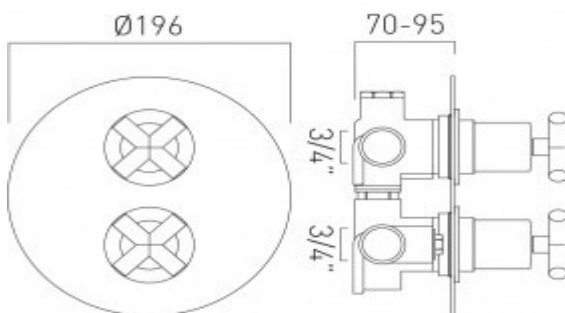

where inspiration flows  
taps | showering | accessories

technical sheet  
product code: ELE-148D/2-C/P

technical drawing:

**description:** DX Elements concealed 2 outlet, 2 handle thermostatic shower valve with integrated diverter wall mounted with circular backplate thermostatic cartridge V-001C-PLA diverter cartridge FL-804-33X/3X 2 x 3/4" female inlets 2 x 3/4" female outlets includes 3/4" - 1/2" adaptors inc. bleed valve for system flush on installation min-max wall mount 70-95mm optimum installation depth 82mm minimum operating pressure 0.2 bar LP (shower) minimum operating pressure 1.0 bar MP (bath)

**finishes:** chrome

**guarantee:** 12 year guarantee

**minimum operating pressure:** 0.2 bar LP shower 1.0 bar MP bath

**flow rate at 3.0 bar flow pressure:** 30 l/min

'mixed measurements' refers to equal hot and cold water supply flow rate for unregulated flow unless flow regulator fitted as standard